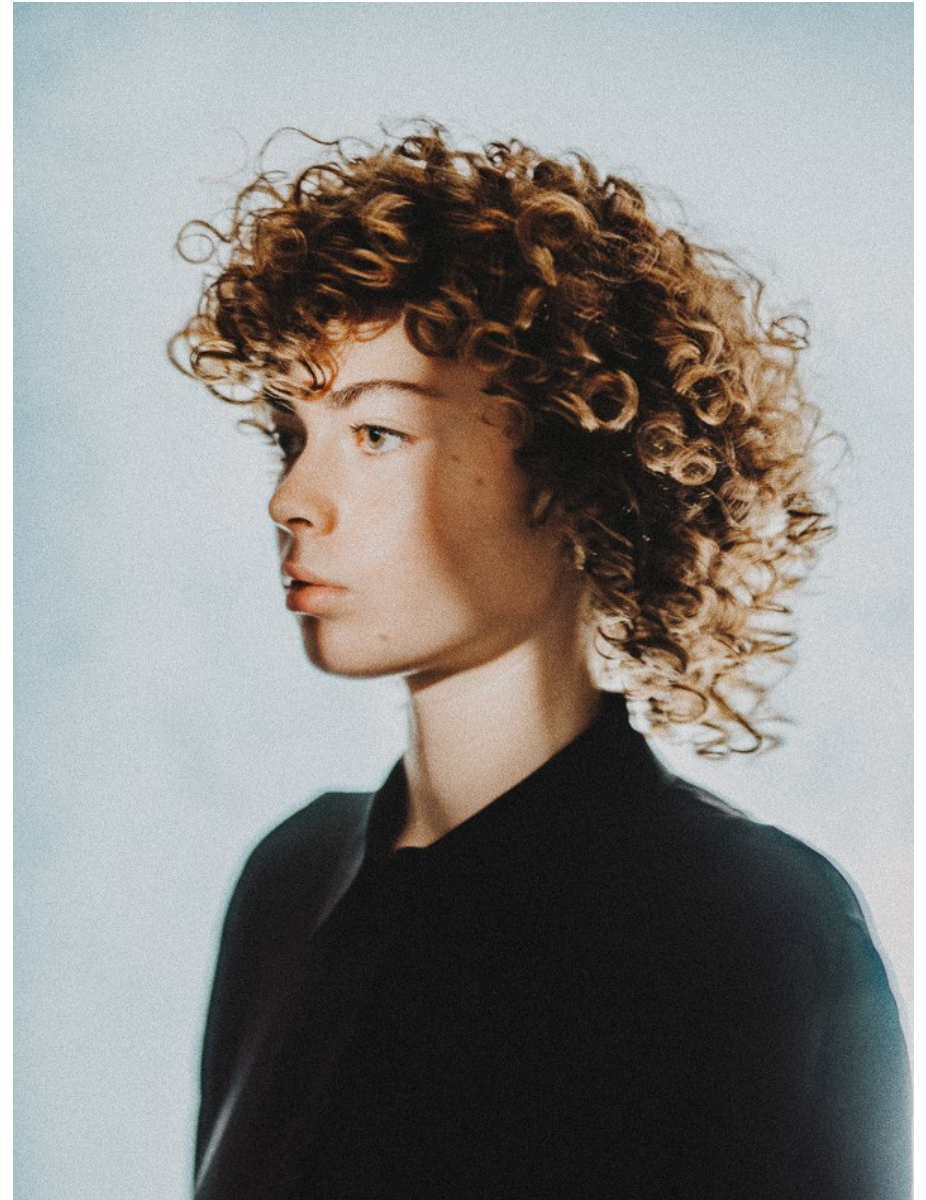

anm
MANAGEMENT

1159 Dundas St. E, #148 Toronto, ON M4M 3N9
Email: info@anm-mgmt.com Tel: 1.416.792.0357
www.anm-mgmt.com