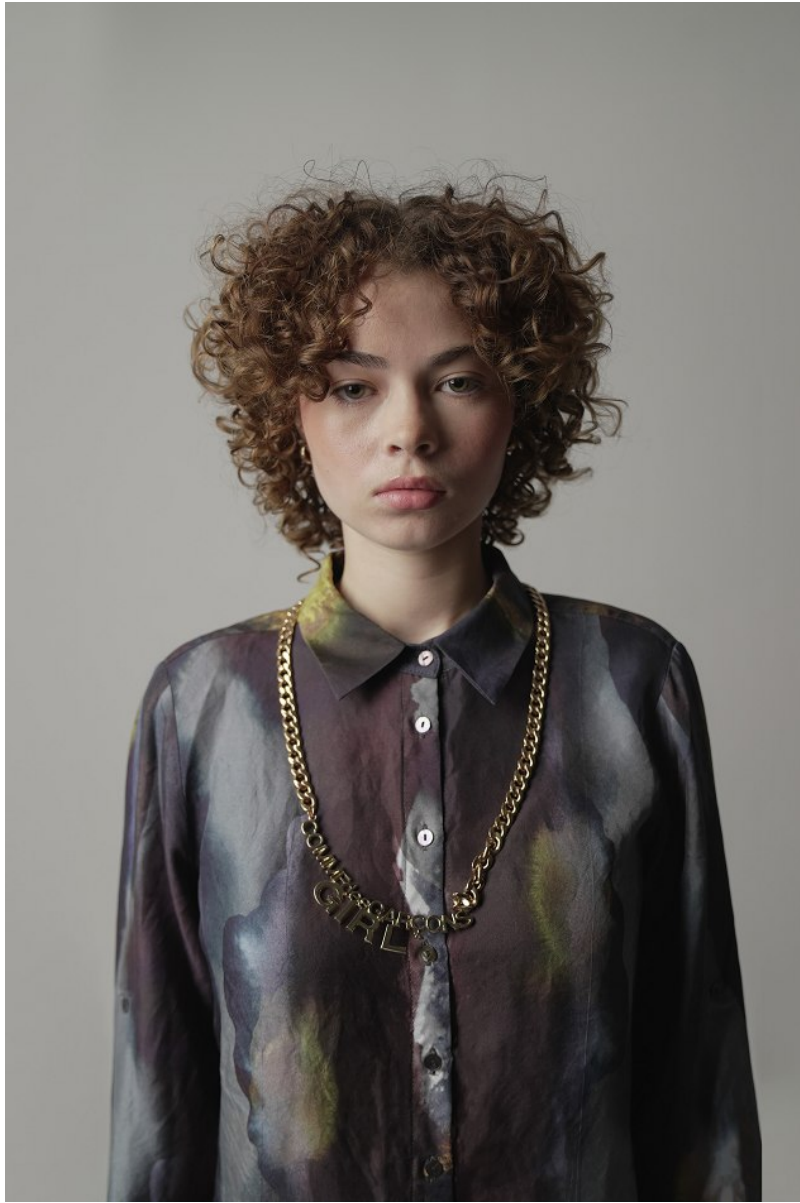

## **ELENA MCPHEE**

Height 5'9" / 175cm

Bust 32" / 81cm Waist 23.5" / 60cm Hips 39" / 99cm Dress 4 US / 34 EU / 6 UK Shoes 9

US / 40 EU / 6.5 UK

Hair *Brown* Eyes *Green*

**anm**  
MANAGEMENT

1159 Dundas St. E, #148 Toronto, ON M4M 3N9

**ELENA MCPHEE**

Height 5'9" / 175cm

Bust 32" / 81cm Waist 23.5" / 60cm Hips 39" / 99cm Dress 4 US / 34 EU / 6 UK Shoes 9

US / 40 EU / 6.5 UK

Hair Brown Eyes Green

**anm**  
MANAGEMENT

1159 Dundas St. E, #148 Toronto, ON M4M 3N9  
Email: [info@anm-mgmt.com](mailto:info@anm-mgmt.com) Tel: 1.416.792.0357  
[www.anm-mgmt.com](http://www.anm-mgmt.com)

## **ELENA MCPHEE**

Height 5'9" / 175cm

Bust 32" / 81cm Waist 23.5" / 60cm Hips 39" / 99cm Dress 4 US / 34 EU / 6 UK Shoes 9  
US / 40 EU / 6.5 UK

Hair Brown Eyes Green

**anm**  
MANAGEMENT

1159 Dundas St. E, #148 Toronto, ON M4M 3N9  
Email: [info@anm-mgmt.com](mailto:info@anm-mgmt.com) Tel: 1.416.792.0357  
[www.anm-mgmt.com](http://www.anm-mgmt.com)