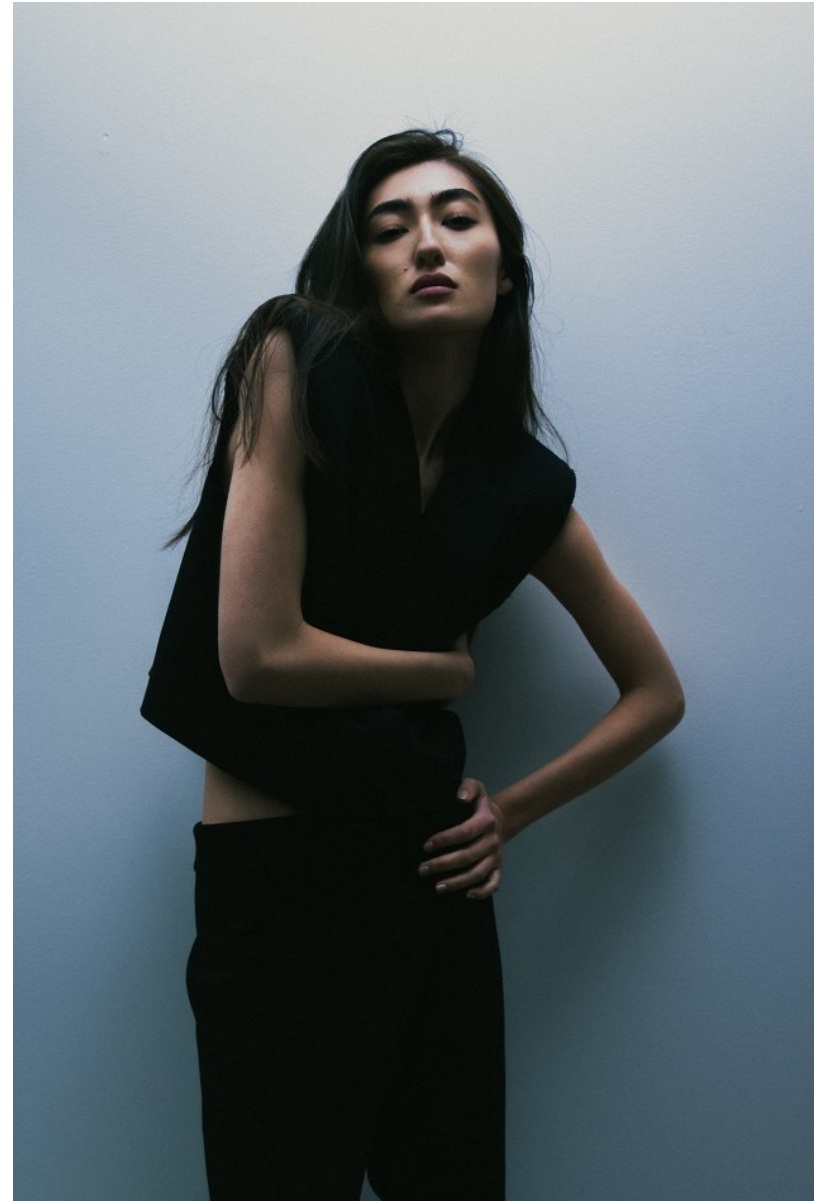

anm
MANAGEMENT

1159 Dundas St. E, #148 Toronto, ON M4M 3N9
Email: info@anm-mgmt.com Tel: 1.416.792.0357
www.anm-mgmt.com