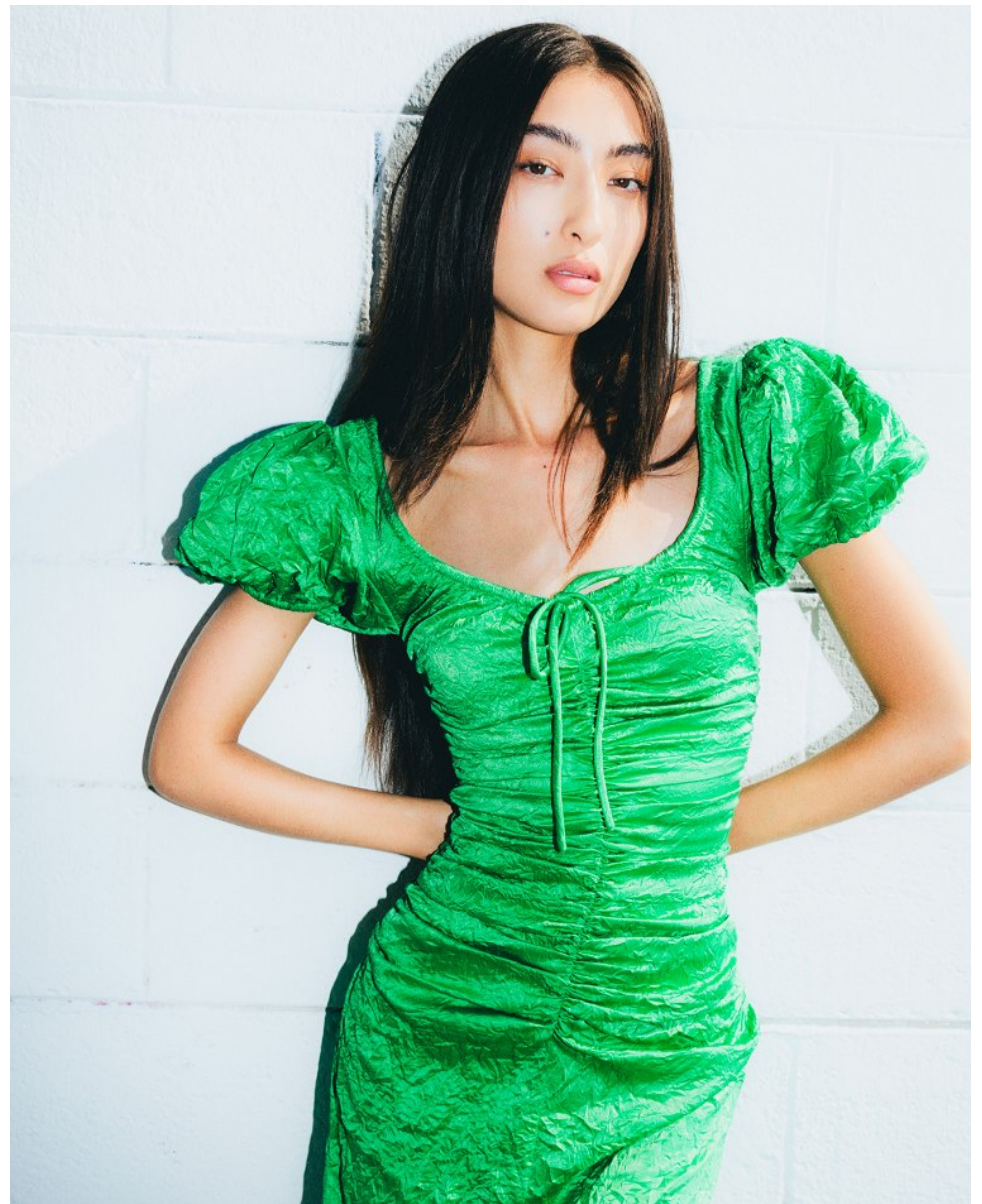

anm
MANAGEMENT

1159 Dundas St. E, #148 Toronto, ON M4M 3N9
Email: info@anm-mgmt.com Tel: 1.416.792.0357
www.anm-mgmt.com