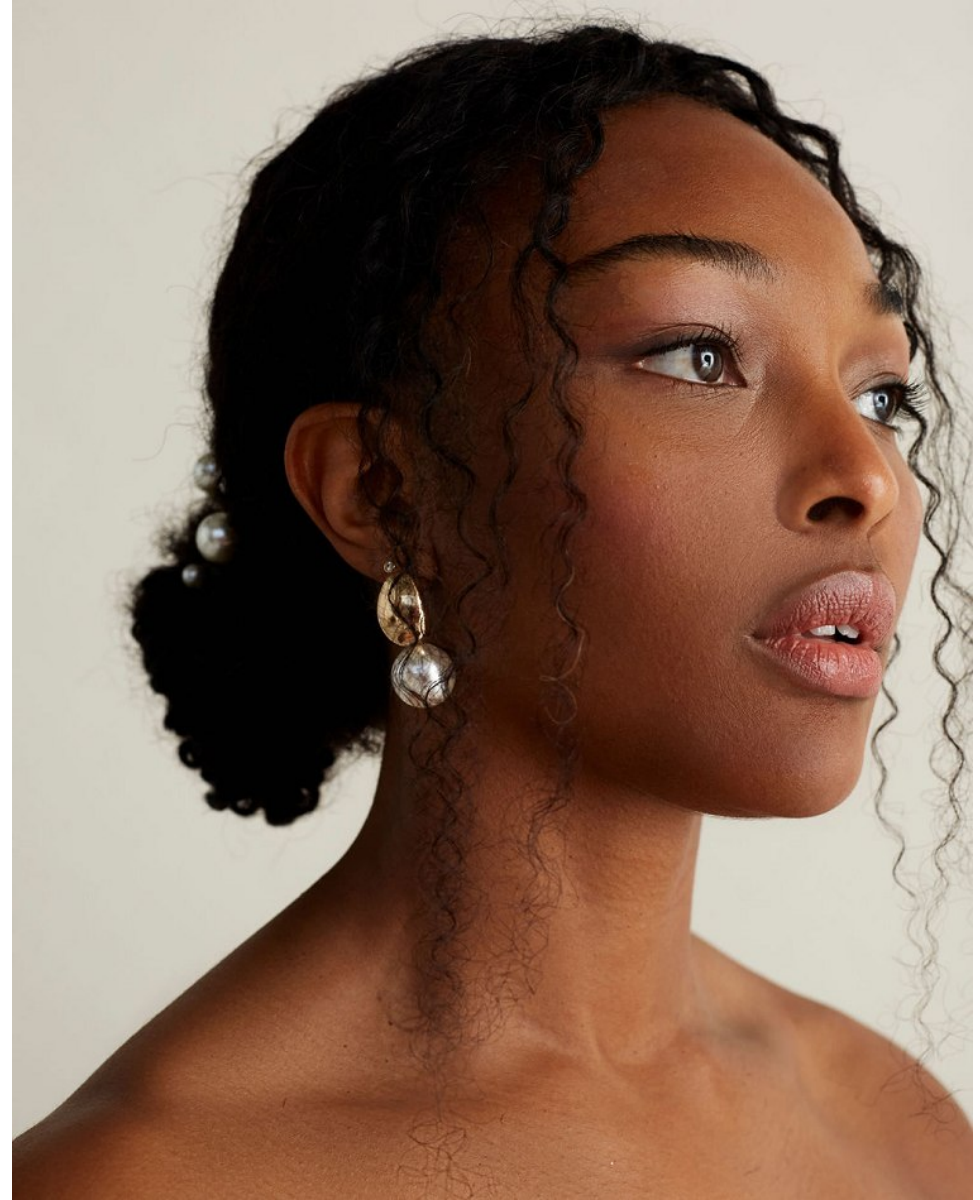

TOLU OLA

Height 5'7.5" / 172cm

Bust 36.5" / 93cm Waist 29" / 74cm Hips 43.5" / 110cm Dress 8 - 10 US / 38 - 40 EU / 10 - 12

UK Shoes 9.5 US / 40.5 EU / 7 UK

Hair *Black* Eyes *Brown*

anm
MANAGEMENT

1159 Dundas St. E, #148 Toronto, ON M4M 3N9
Email: info@anm-mgmt.com Tel: 1.416.792.0357
www.anm-mgmt.com

TOLU OLA

Height 5'7.5" / 172cm

Bust 36.5" / 93cm Waist 29" / 74cm Hips 43.5" / 110cm Dress 8 - 10 US / 38 - 40 EU / 10 - 12

UK Shoes 9.5 US / 40.5 EU / 7 UK

Hair *Black* Eyes *Brown*

anm
MANAGEMENT

1159 Dundas St. E, #148 Toronto, ON M4M 3N9