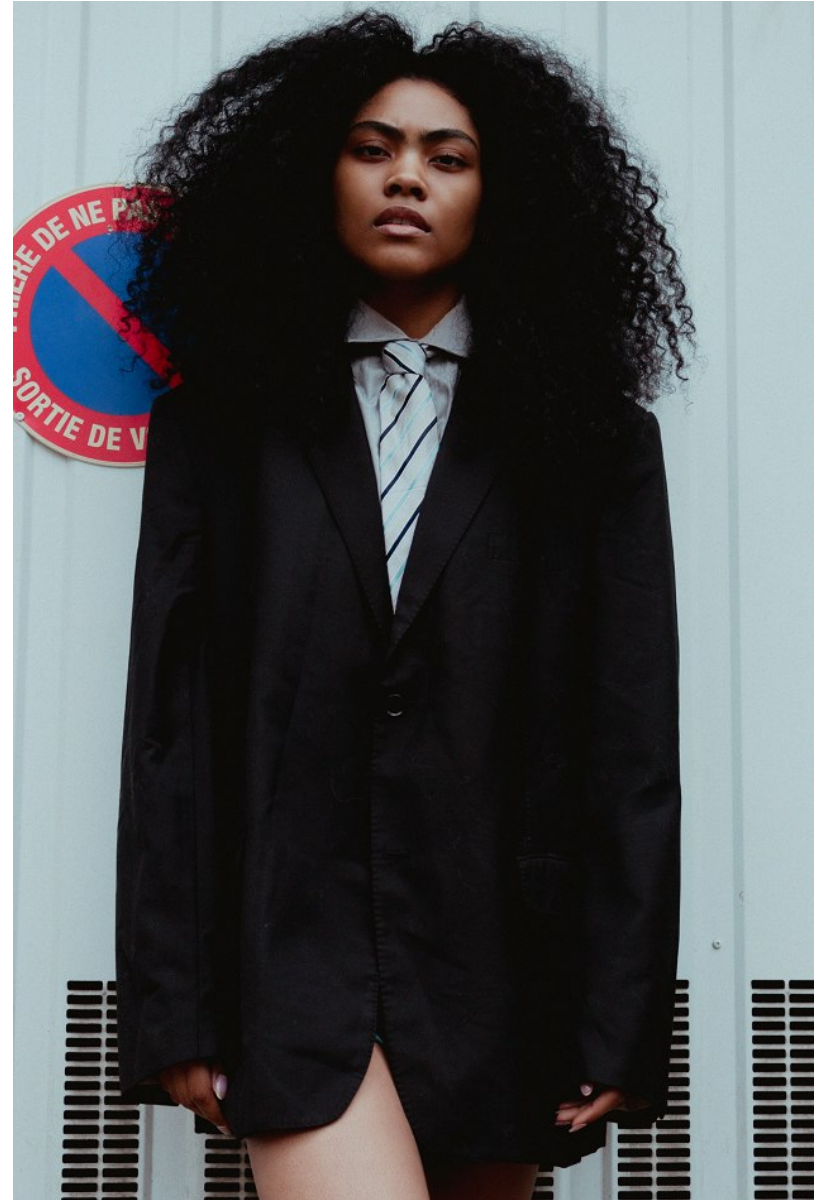

anm
MANAGEMENT

1159 Dundas St. E, #148 Toronto, ON M4M 3N9
Email: info@anm-mgmt.com Tel: 1.416.792.0357
www.anm-mgmt.com