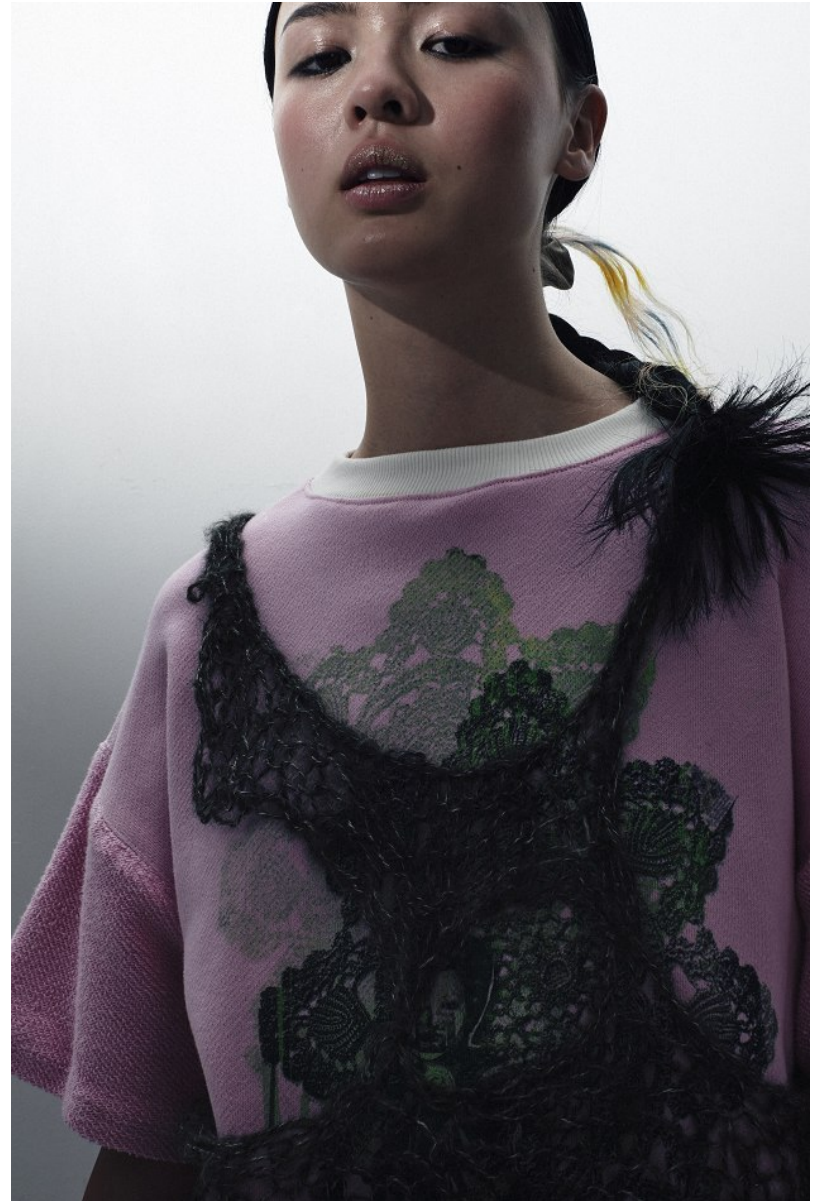

## **SYDNEY OBST**

Height 5'8" / 173cm

Bust 33" / 84cm Waist 27" / 69cm Hips 39" / 99cm Dress 2 - 4 US / 32 - 34 EU / 4 - 6

UK Shoes 8.5 US / 39.5 EU / 6 UK

Hair *Dark Brown* Eyes *Brown*

**anm**  
MANAGEMENT