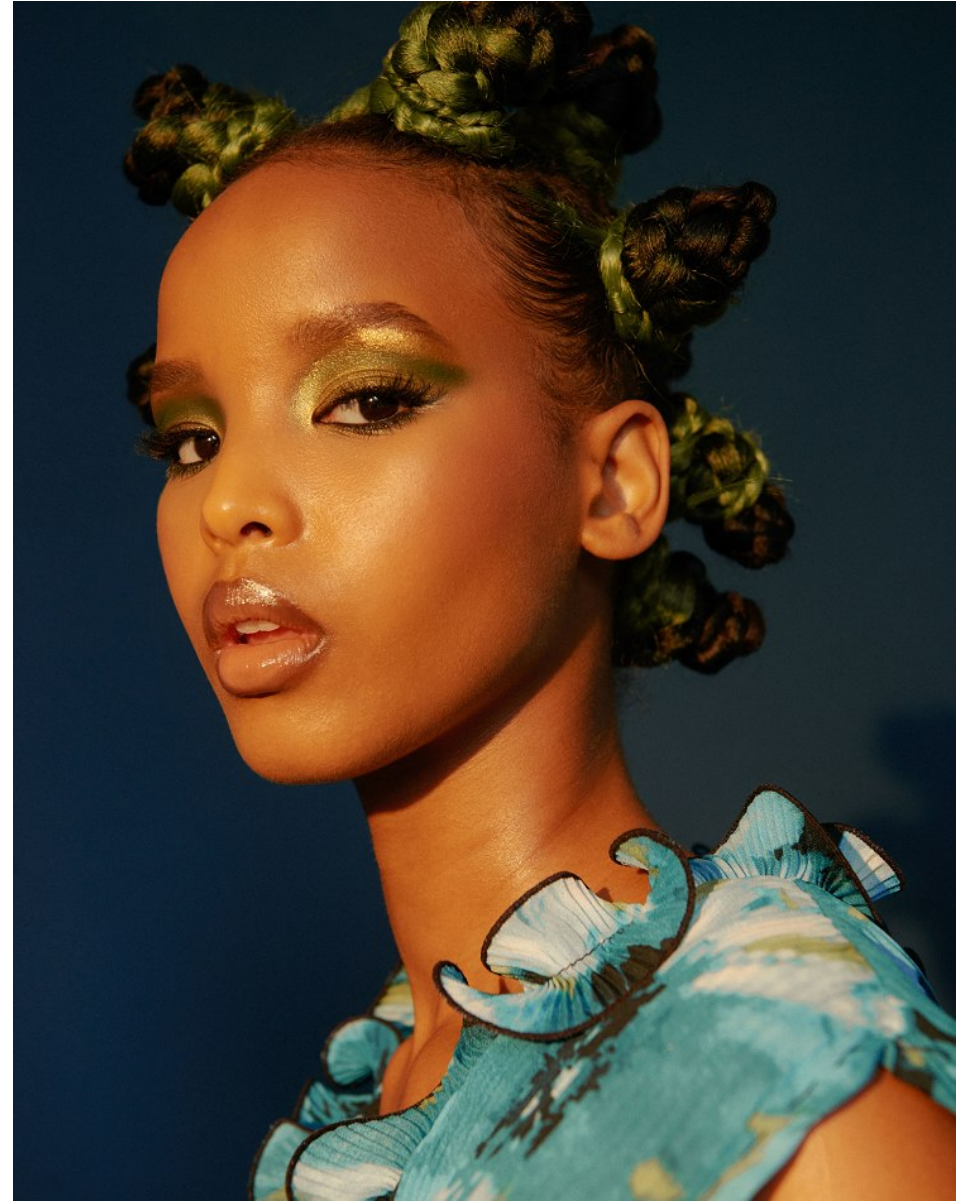

anm
MANAGEMENT

1159 Dundas St. E, #148 Toronto, ON M4M 3N9
Email: info@anm-mgmt.com Tel: 1.416.792.0357

www.anm-mgmt.com