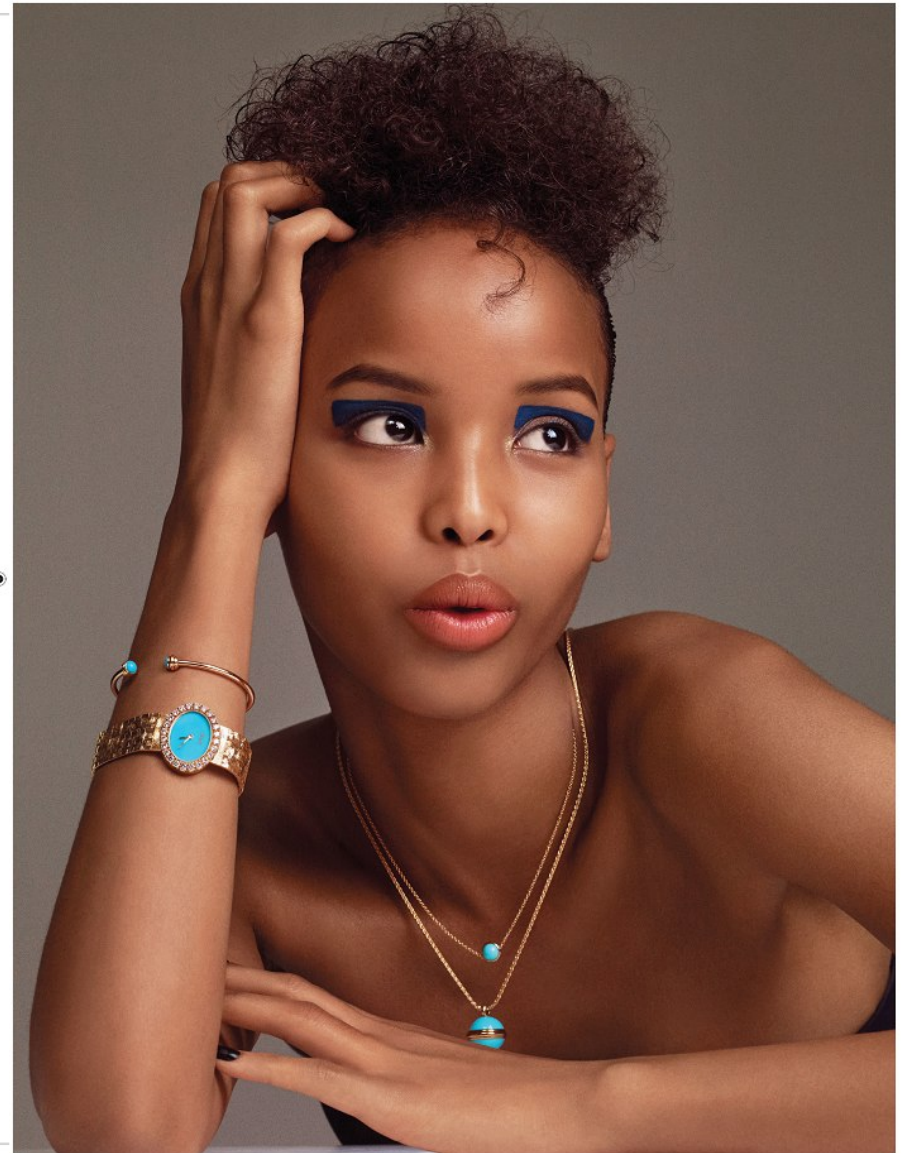

AE12_수업리포트-ok.indd 3

2018. 9. 19. 오후 10:13

anm
MANAGEMENT

1159 Dundas St. E, #148 Toronto, ON M4M 3N9
Email: info@anm-mgmt.com Tel: 1.416.792.0357
www.anm-mgmt.com