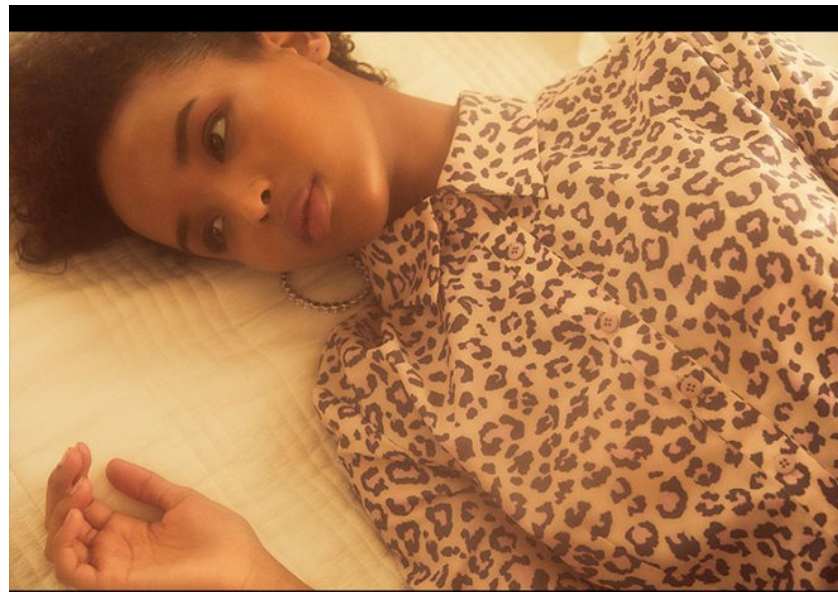

anm
MANAGEMENT

1159 Dundas St. E, #148 Toronto, ON M4M 3N9
Email: info@anm-mgmt.com Tel: 1.416.792.0357
www.anm-mgmt.com