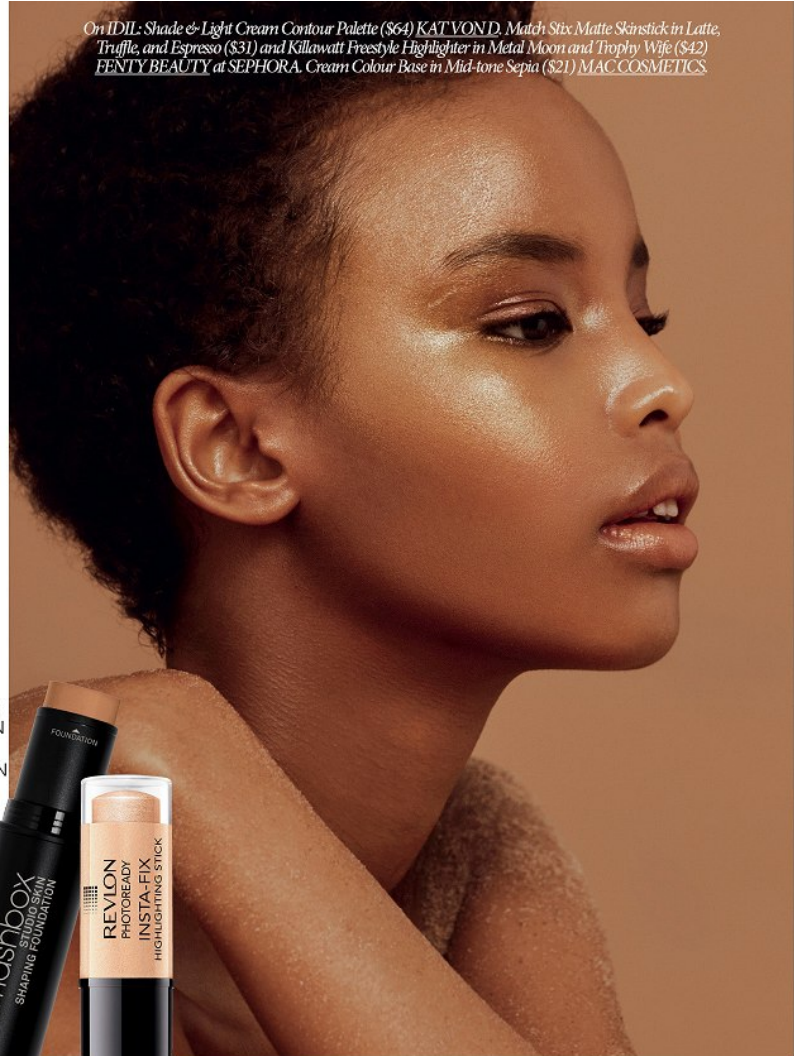

REVLON INSTA-FIX
HIGHLIGHTER IN
GOLD & LIGHT PINK

SMASHBOX
LA LIGHTS IN
HOLLYWOOD
AND HIGHLIGHT

On IDIL: Shade & Light Cream Contour Palette ($64) KATYOND. Match Stick Matte Skinstick in Latte, Truffle, and Espresso ($31) and Killawatt Freestyle Highlighter in Metal Moon and Trophy Wife ($42) BENTY BEAUTY at SEPHORA. Cream Colour Base in Mid-tone Sepia ($21) MAC COSMETICS

SMASHBOX
STUDIO SKIN
SHAPING
FOUNDATION