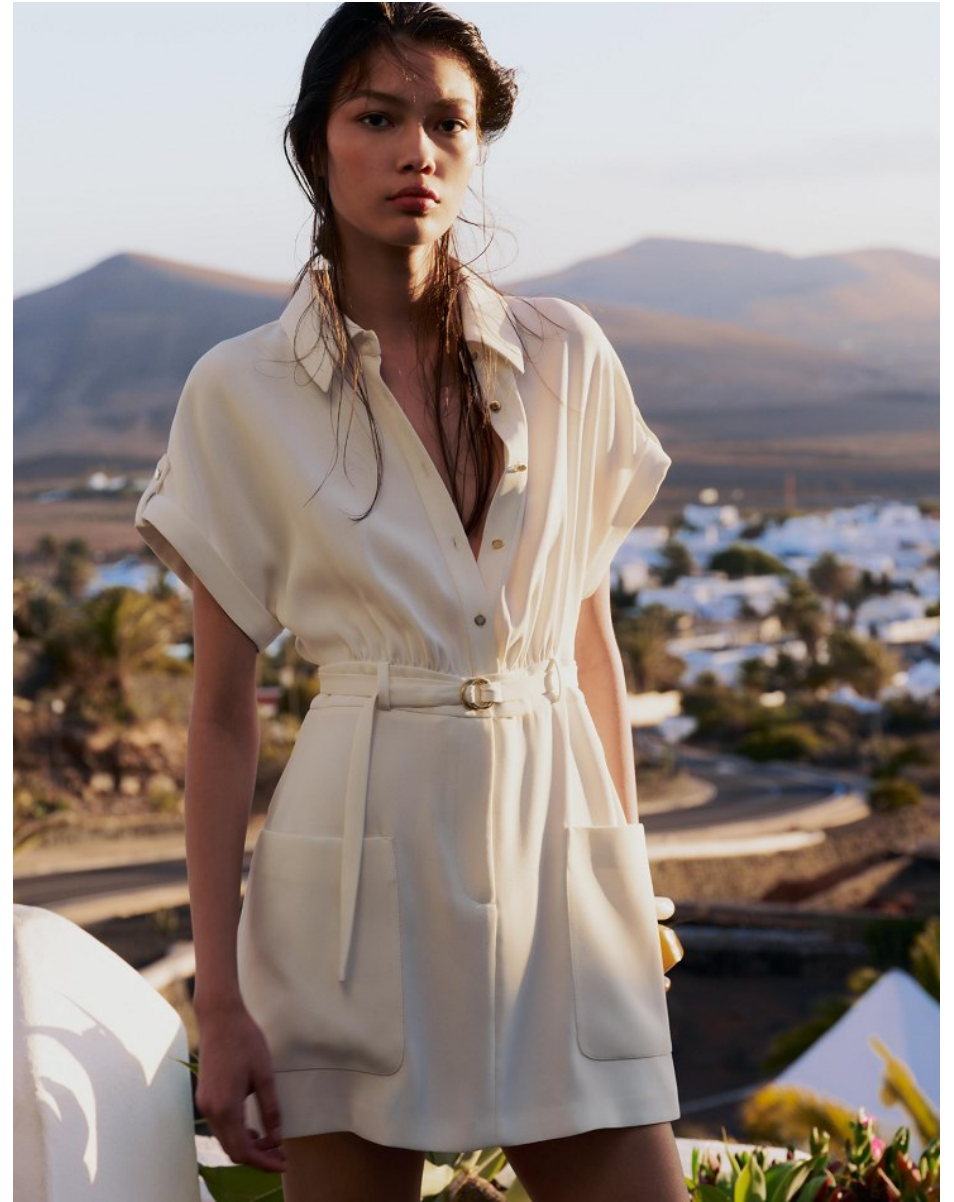

HEATHER *DIAMOND STRONGARM*

Height *5'10.5" / 179cm*

Bust *33" / 84cm* Waist *23.5" / 60cm* Hips *34.5" / 88cm* Dress *0 US / 30 EU / 2 UK* Shoes *8.5*

US / 39.5 EU / 6 UK

Hair *Brown* Eyes *Brown*

anm
MANAGEMENT

1159 Dundas St. E, #148 Toronto, ON M4M 3N9
Email: info@anm-mgmt.com Tel: 1.416.792.0357

www.anm-mgmt.com