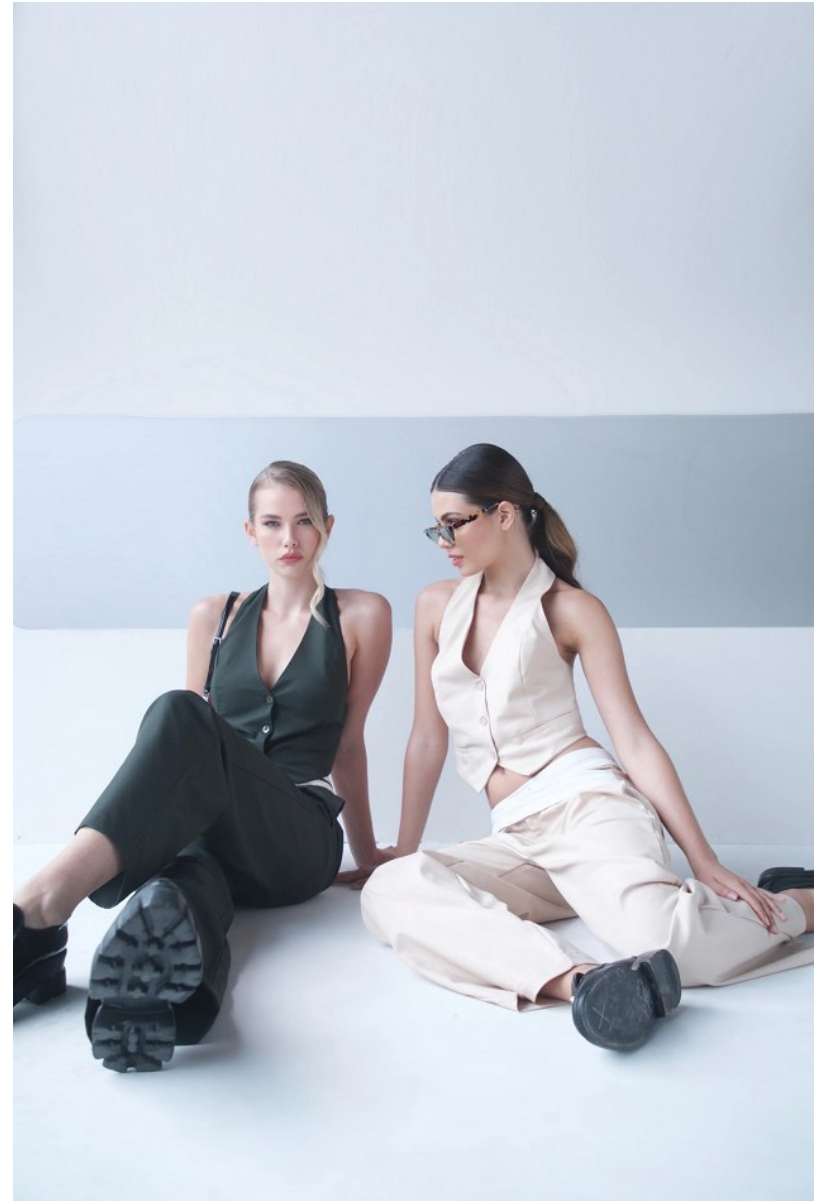

## **LINNEA MULLEN**

Height 5'8" / 173cm

Bust 34" / 86cm Cup C Waist 25" / 64cm Hips 36" / 91cm Dress 2 - 4 US / 32 - 34 EU / 4 - 6

UK Shoes 8 US / 39 EU / 6 UK

Hair *Blonde* Eyes *Blue*

**anm**  
MANAGEMENT