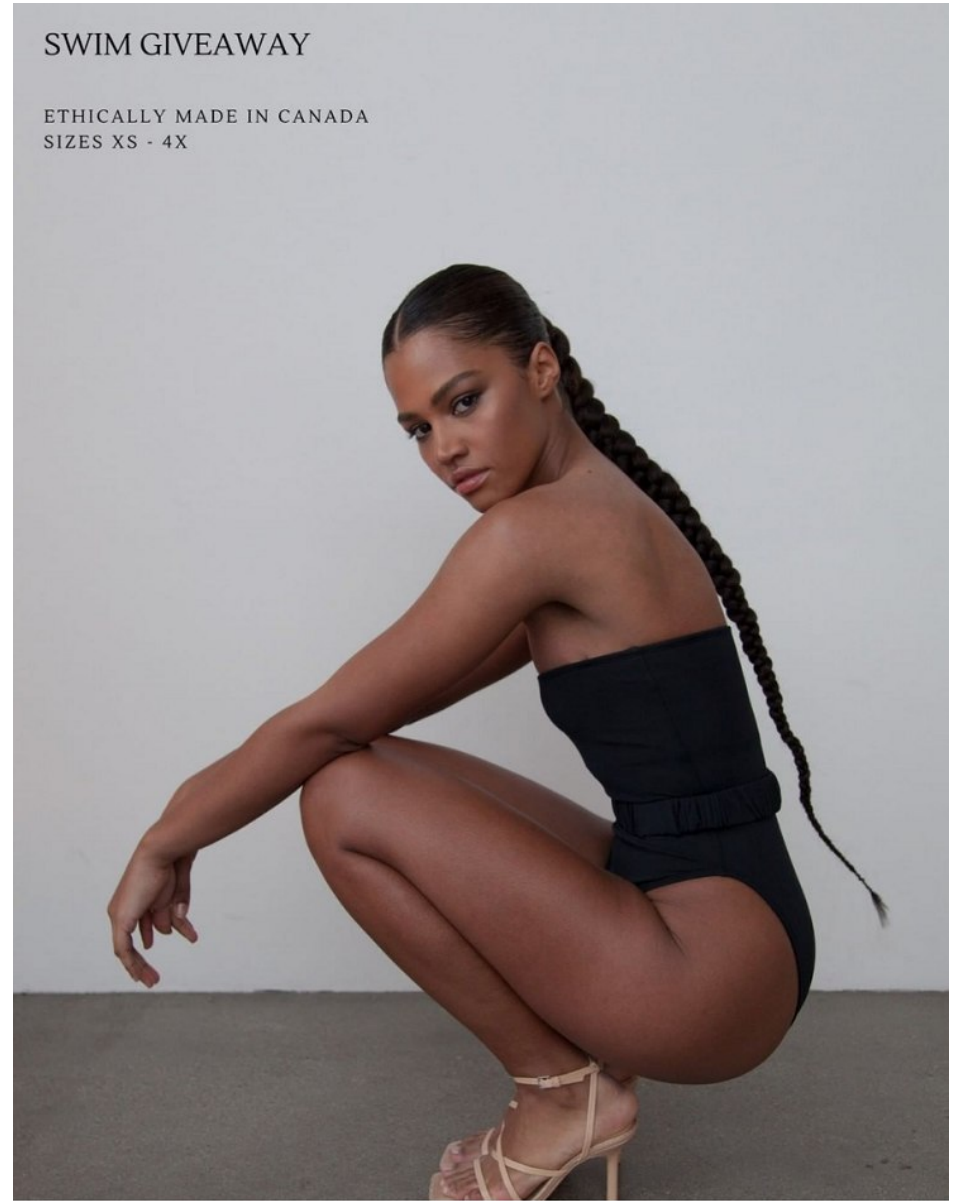

JANNAYA RYSER

Height 5'8" / 173cm

Bust 35" / 89cm Cup B Waist 25.5" / 65cm Hips 39" / 99cm Dress 4 - 6 US / 34 - 36 EU / 6 - 8

UK Shoes 10 US / 41 EU / 7 UK

Hair Brown Eyes Brown

SWIM GIVEAWAY

ETHICALLY MADE IN CANADA
SIZES XS - 4X