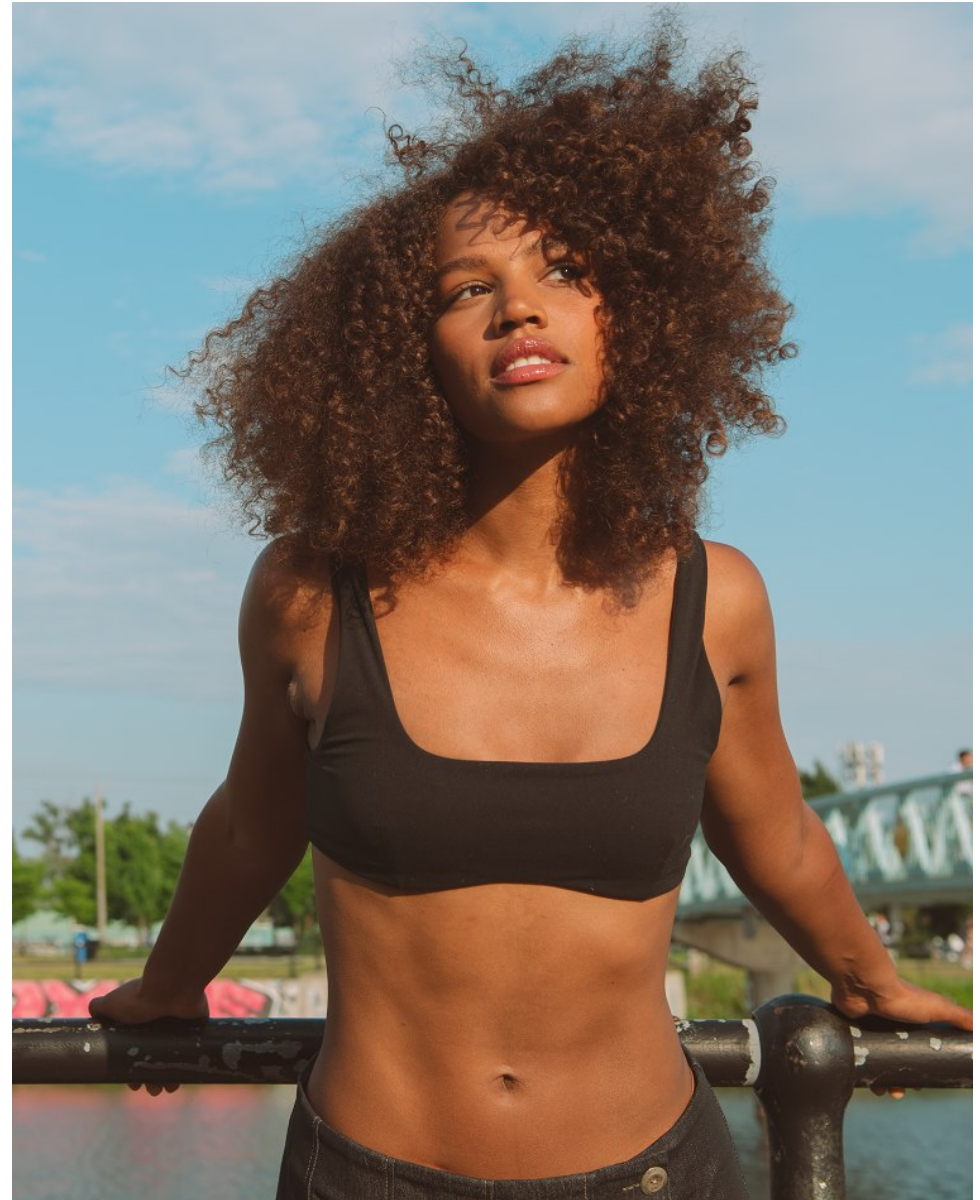

anm
MANAGEMENT

1159 Dundas St. E, #148 Toronto, ON M4M 3N9
Email: info@anm-mgmt.com Tel: 1.416.792.0357
www.anm-mgmt.com