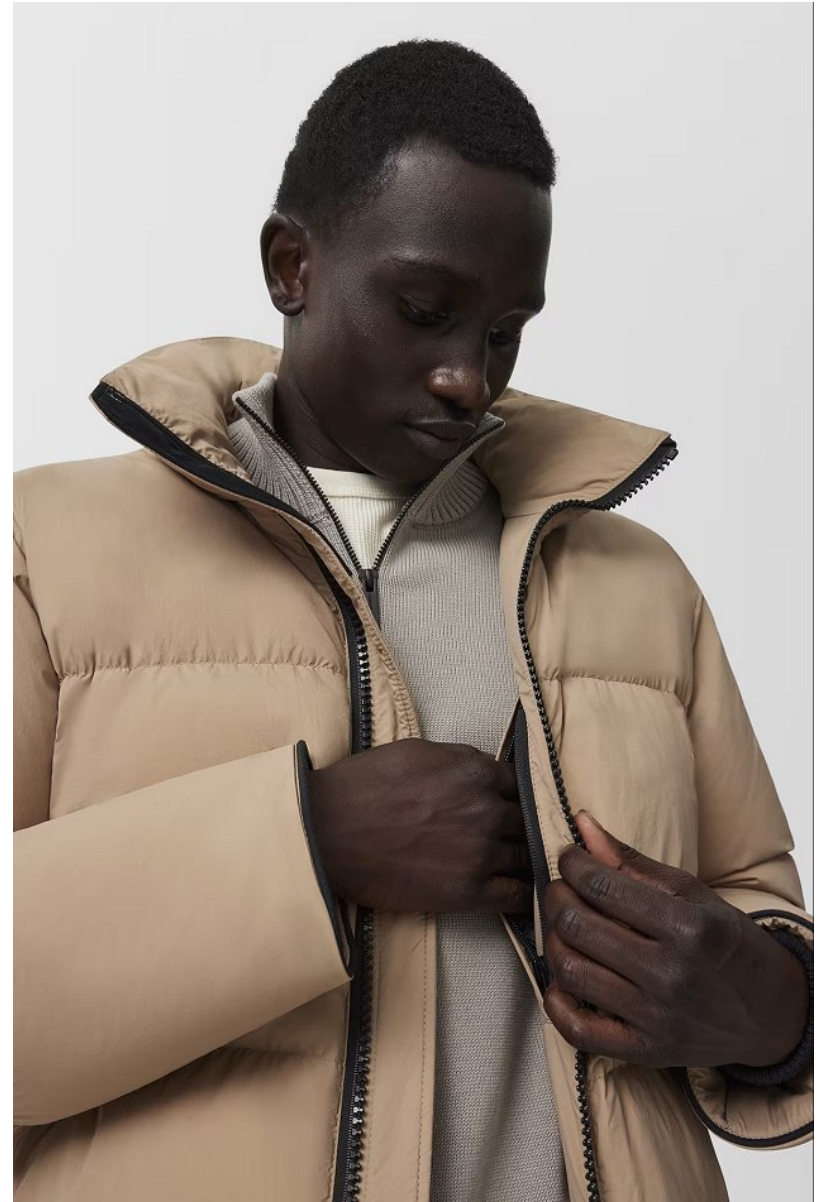

anm
MANAGEMENT

1159 Dundas St. E, #148 Toronto, ON M4M 3N9

Email: info@anm-mgmt.com Tel: 1.416.792.0357

www.anm-mgmt.com