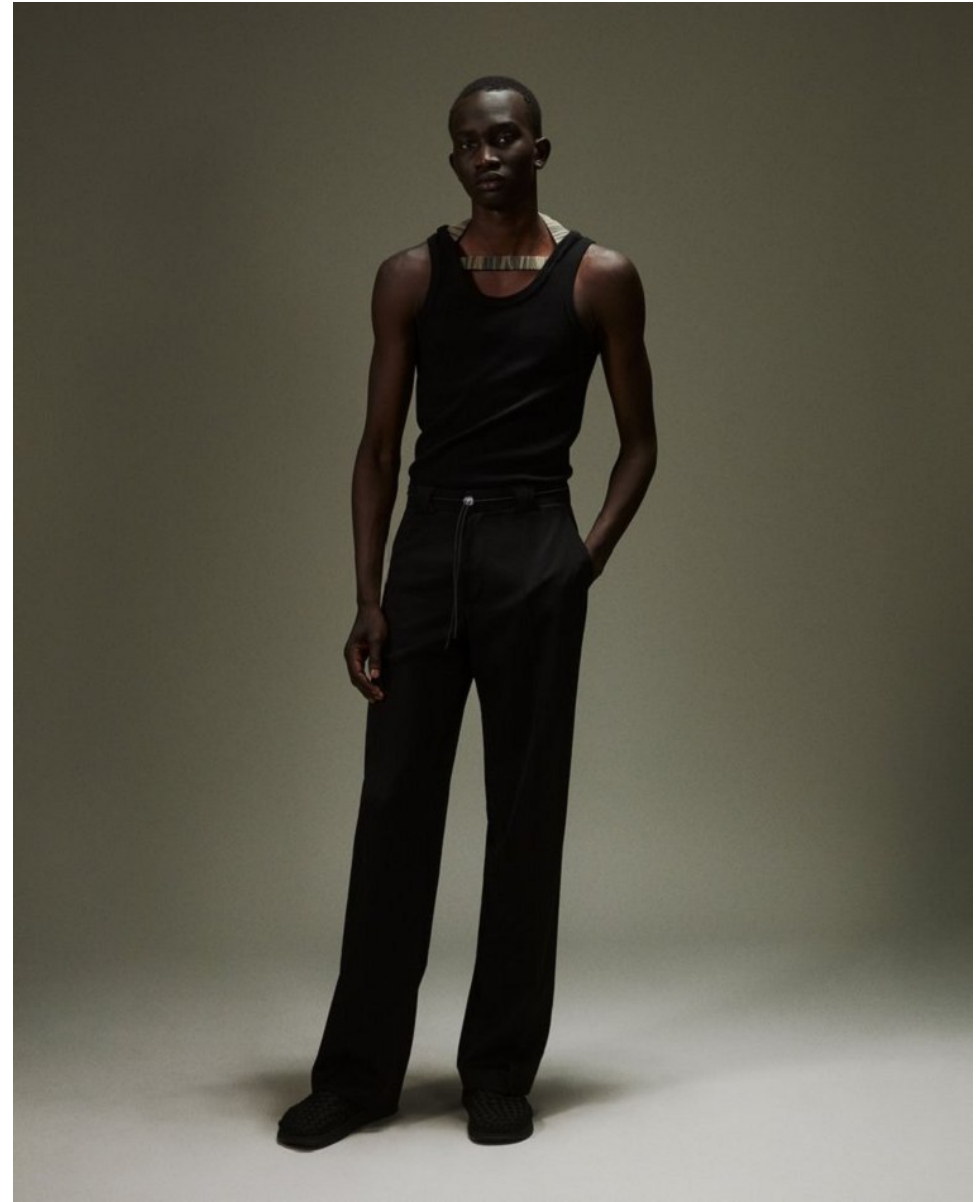

anm
MANAGEMENT

1159 Dundas St. E, #148 Toronto, ON M4M 3N9

Email: info@anm-mgmt.com Tel: 1.416.792.0357

www.anm-mgmt.com