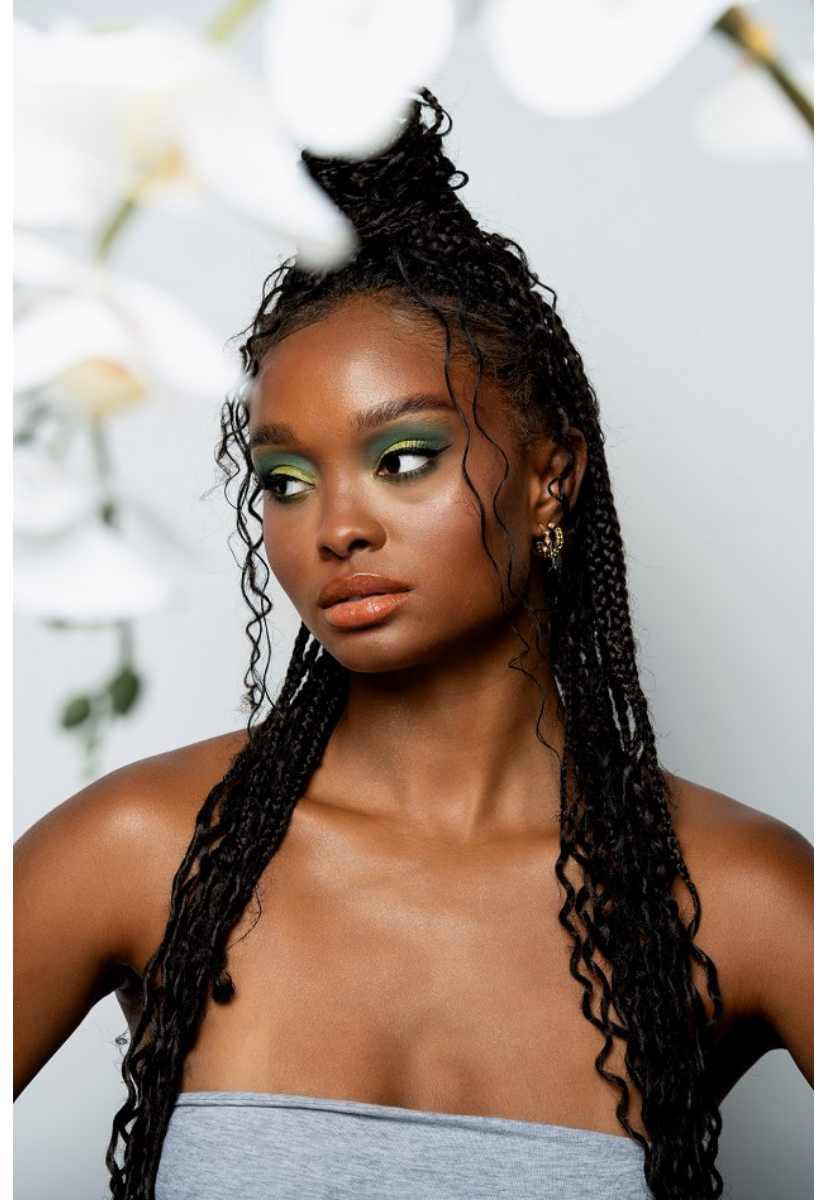

anm
MANAGEMENT

1159 Dundas St. E, #148 Toronto, ON M4M 3N9

Email: info@anm-mgmt.com Tel: 1.416.792.0357

www.anm-mgmt.com