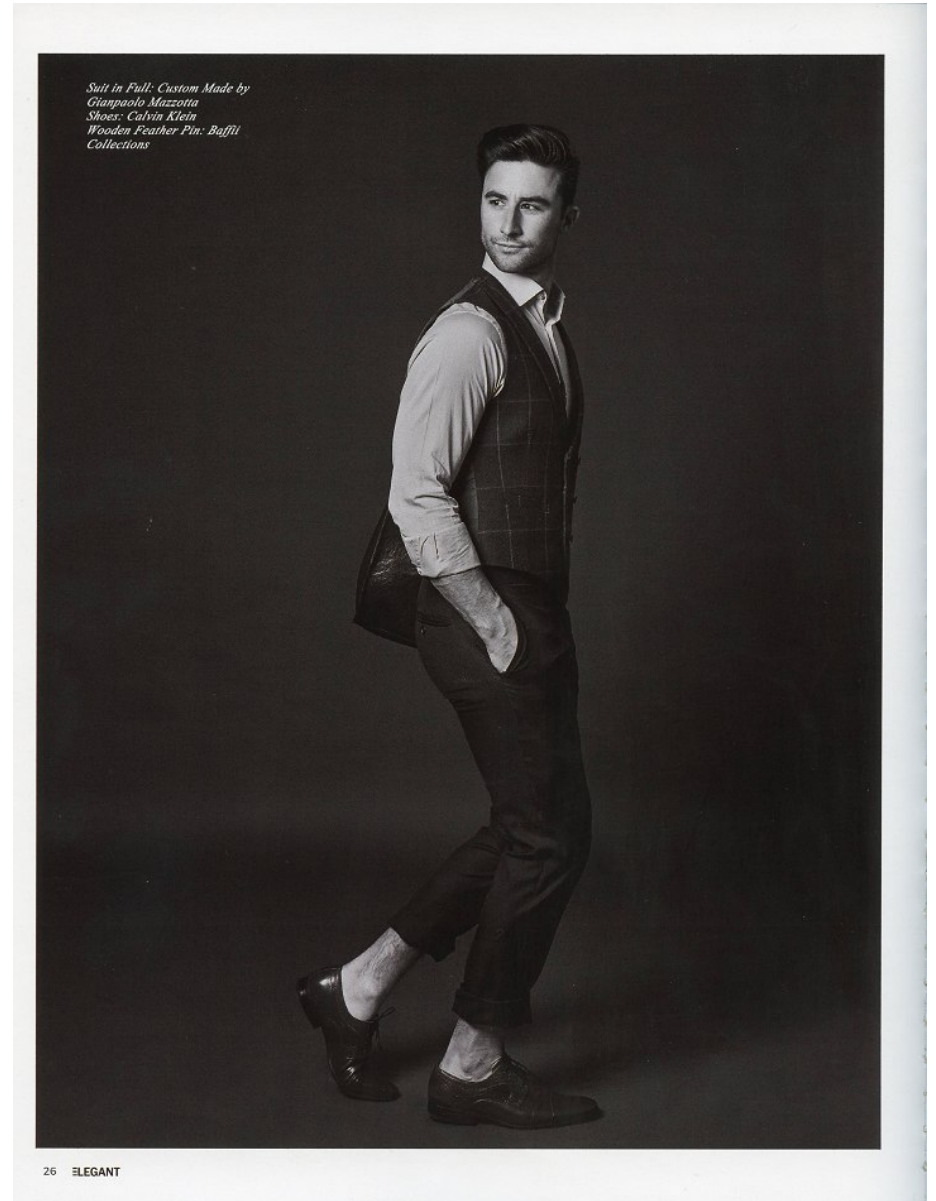

## **BRADEN HENDRICKSON**

Height 6'1" / 185cm

Chest 38" / 97cm Waist 32.5" / 83cm Inseam 31.5" / 80cm Suit 40" / 102cm / 50 Shoes 11  
US / 45 EU / 10.5 UK

Hair *Brown Venetian* Eyes *Hazel*

**anm**  
MANAGEMENT