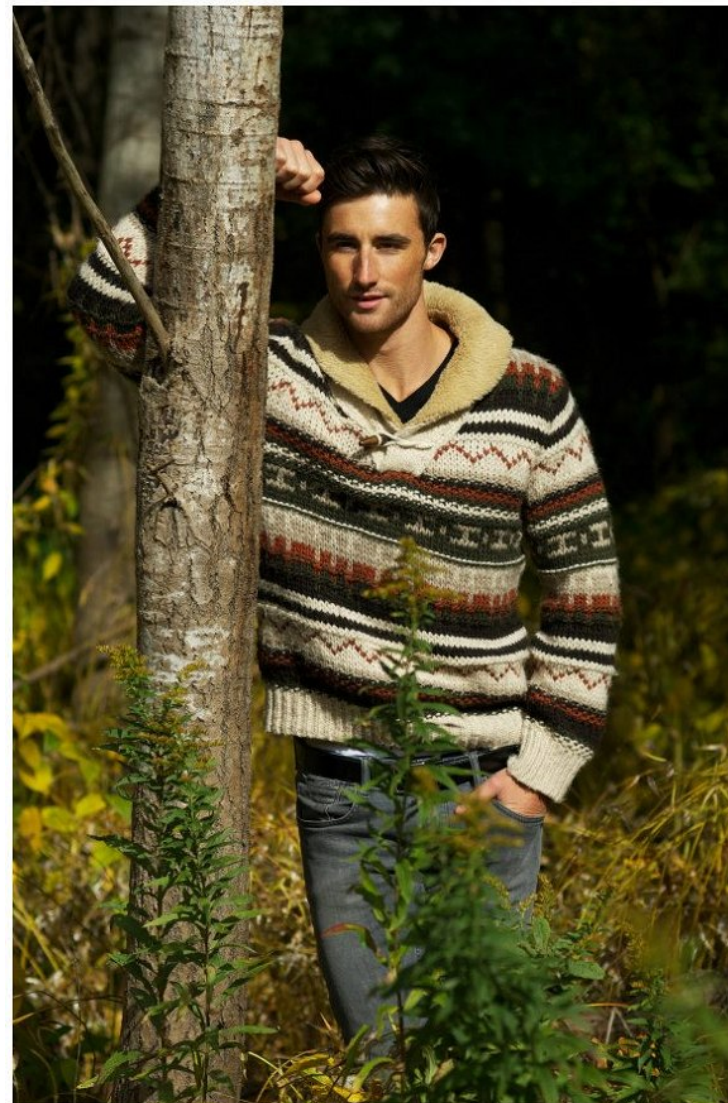

## BRADEN HENDRICKSON

Height 6'1" / 185cm

Chest 38" / 97cm Waist 32.5" / 83cm Inseam 31.5" / 80cm Suit 40" / 102cm / 50 Shoes 11  
US / 45 EU / 10.5 UK

Hair Brown Venetian Eyes Hazel

gdp  
studios

**anm**  
MANAGEMENT