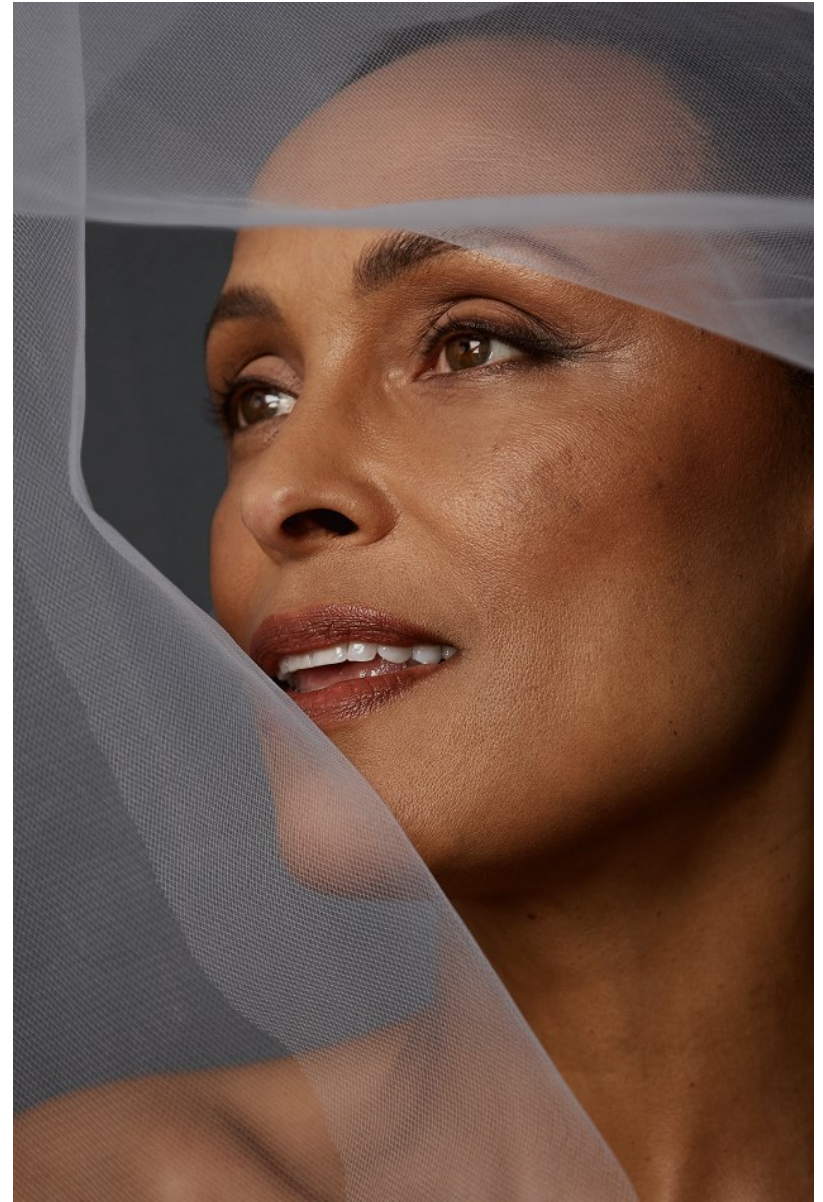

anm
MANAGEMENT

1159 Dundas St. E, #148 Toronto, ON M4M 3N9
Email: info@anm-mgmt.com Tel: 1.416.792.0357
www.anm-mgmt.com