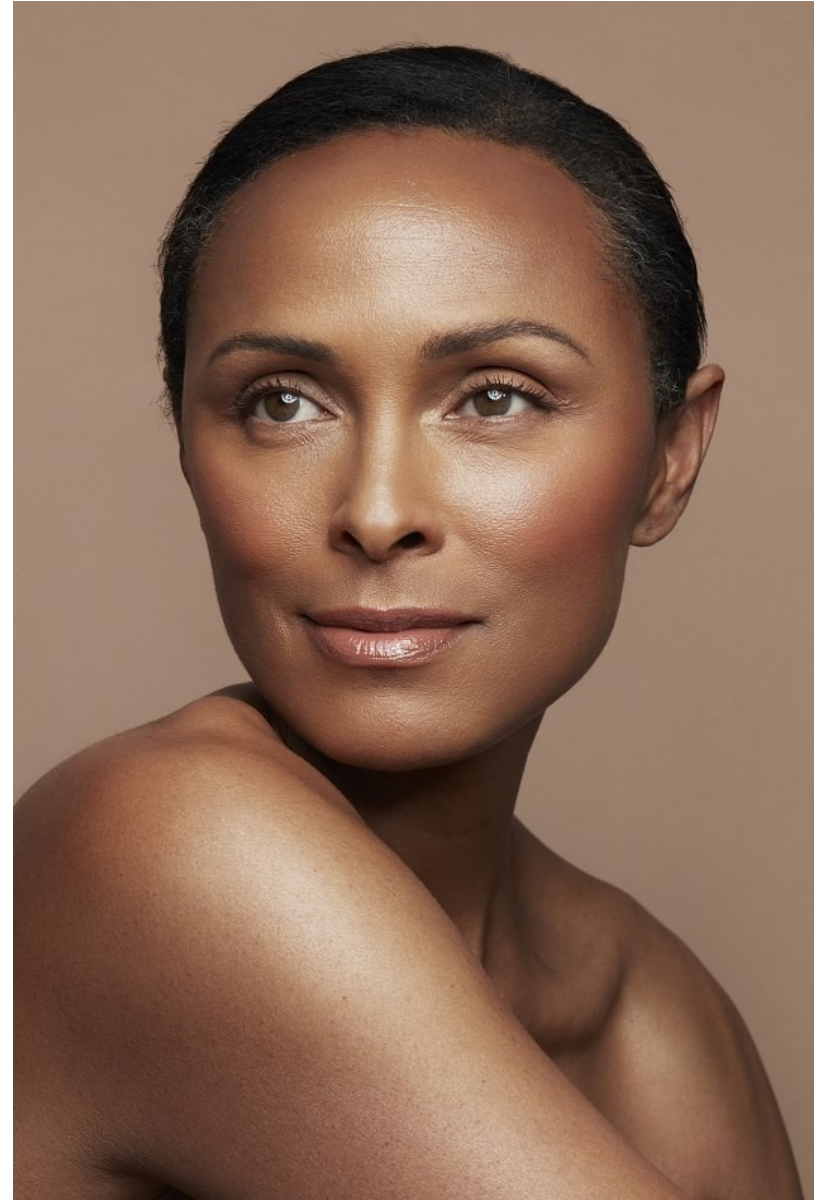

anm
MANAGEMENT

1159 Dundas St. E, #148 Toronto, ON M4M 3N9
Email: info@anm-mgmt.com Tel: 1.416.792.0357
www.anm-mgmt.com