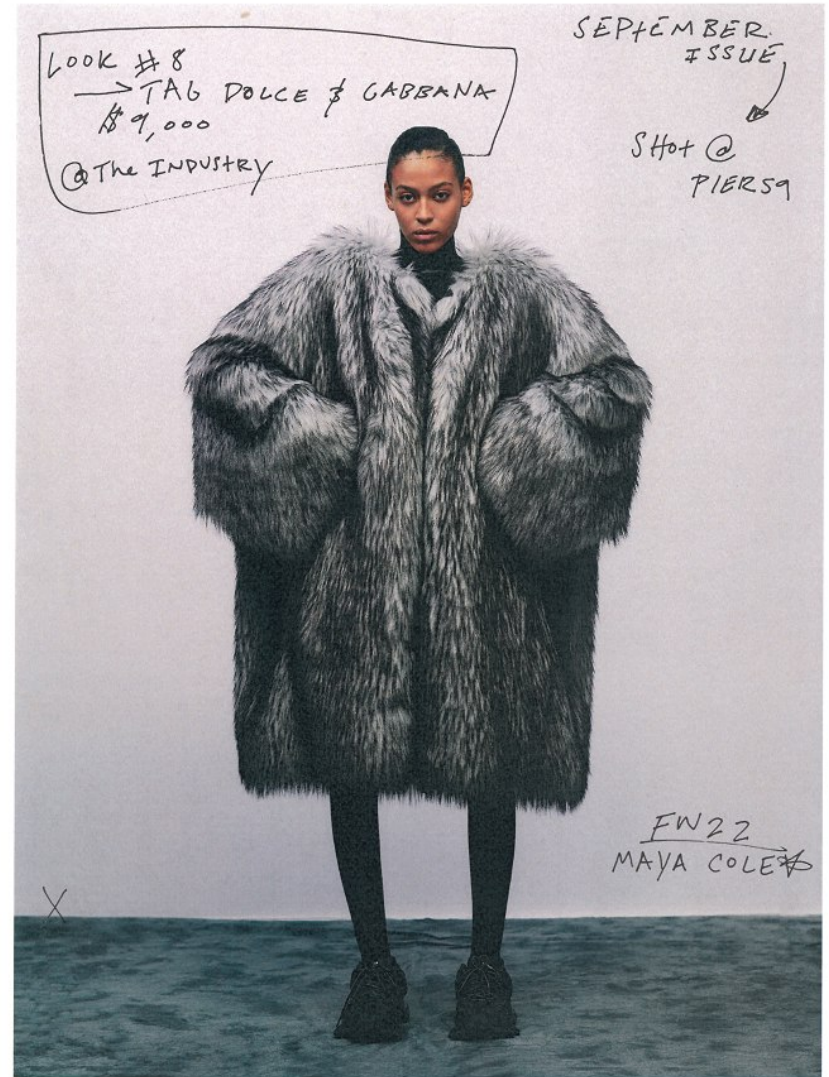

anm
MANAGEMENT

1159 Dundas St. E, #148 Toronto, ON M4M 3N9
Email: info@anm-mgmt.com Tel: 1.416.792.0357
www.anm-mgmt.com