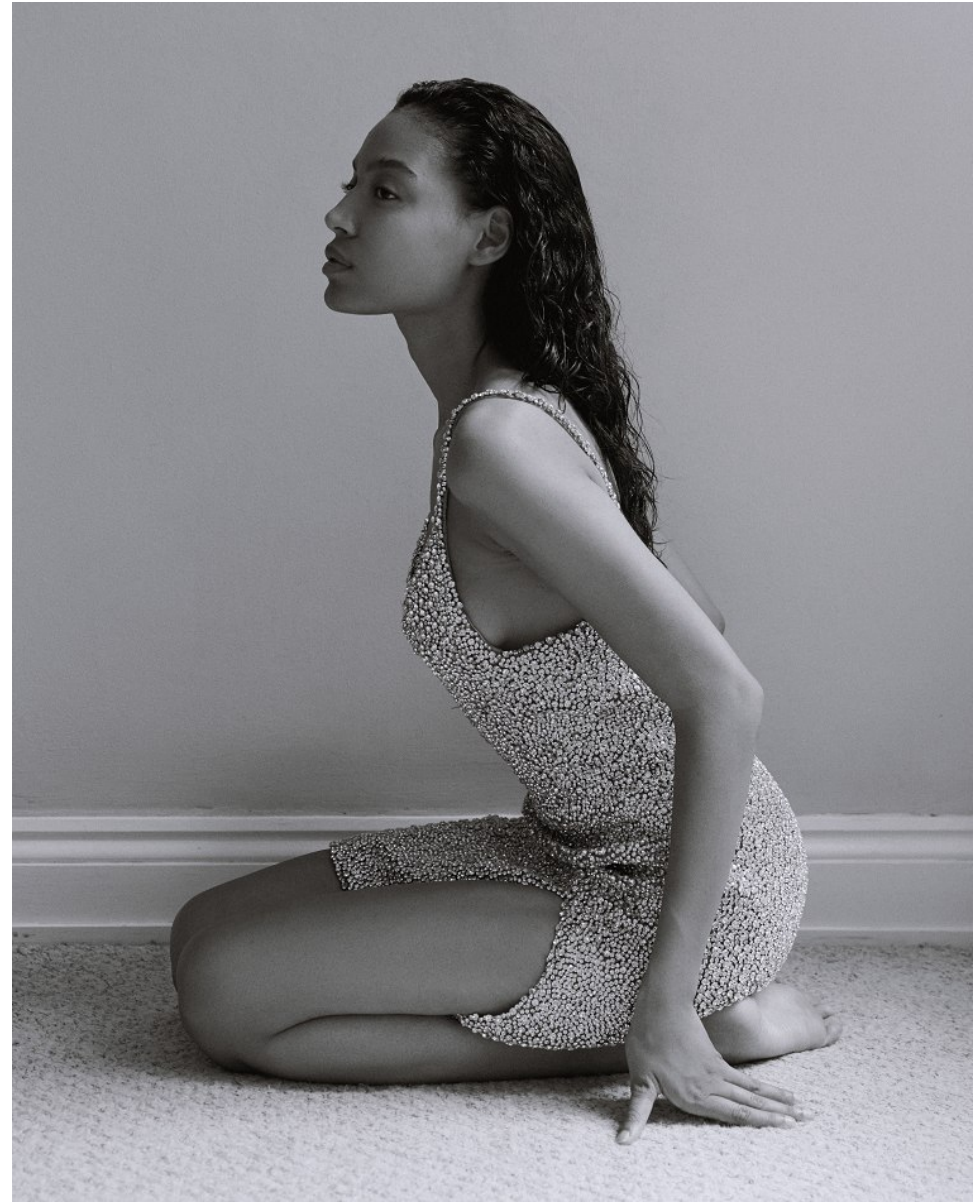

anm
MANAGEMENT

1159 Dundas St. E, #148 Toronto, ON M4M 3N9
Email: info@anm-mgmt.com Tel: 1.416.792.0357
www.anm-mgmt.com