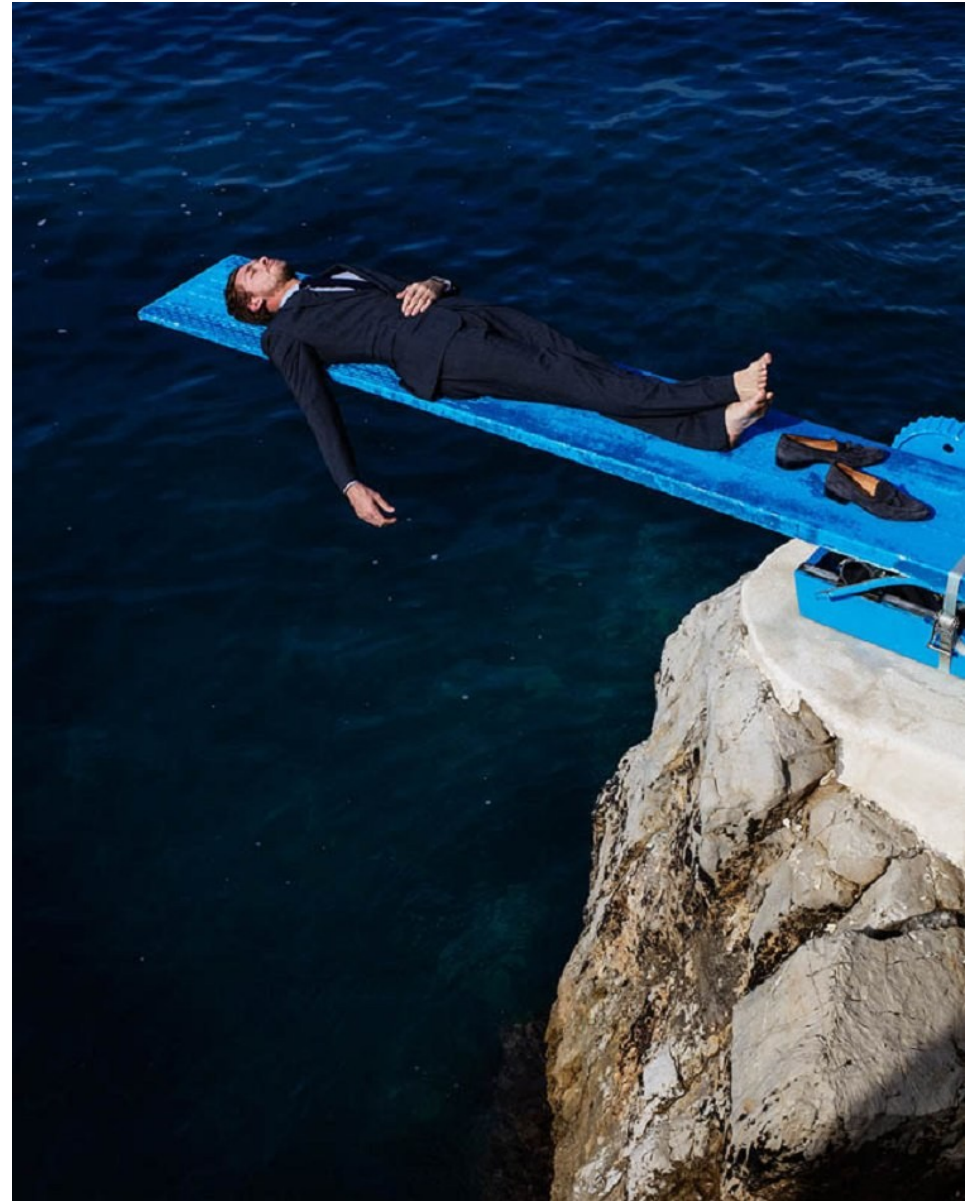

anm
MANAGEMENT

1159 Dundas St. E, #148 Toronto, ON M4M 3N9
Email: info@anm-mgmt.com Tel: 1.416.792.0357
www.anm-mgmt.com