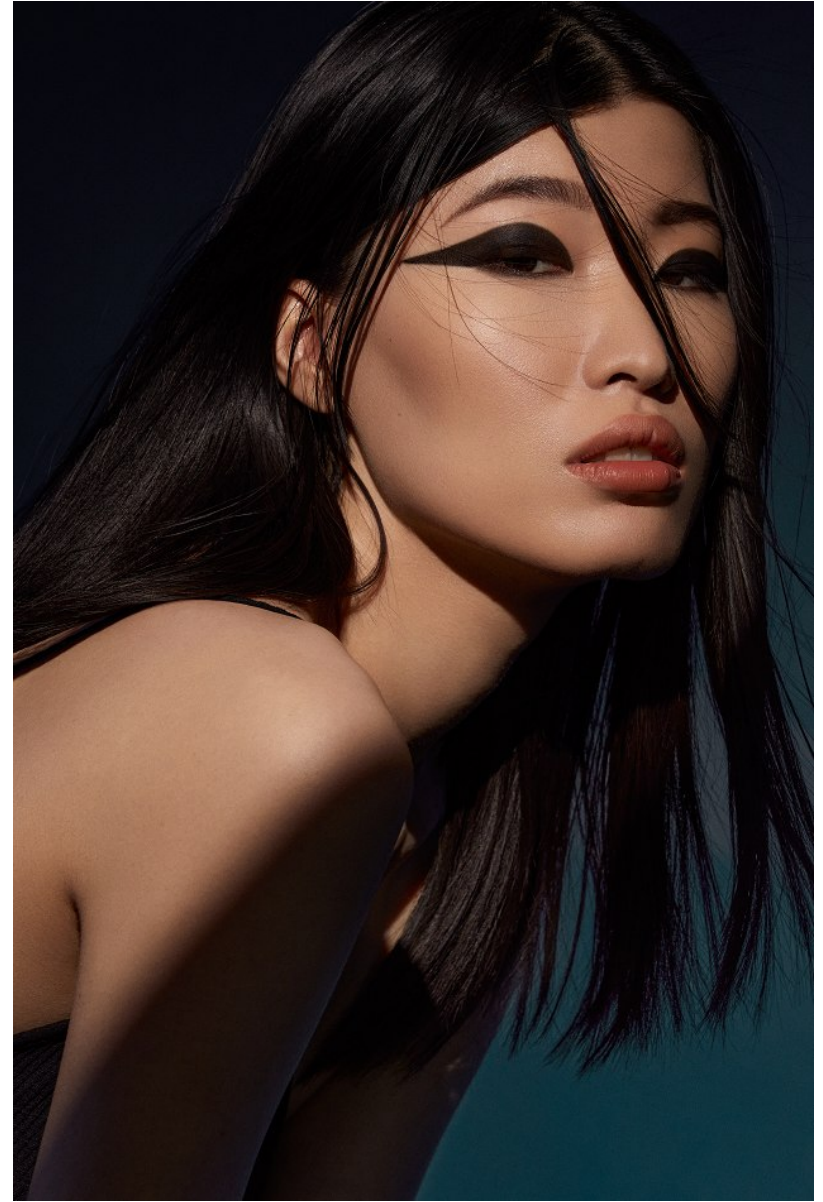

## **FLORA WANG**

Height *5'10" / 178cm*

Bust *33" / 84cm* Cup *A* Waist *24" / 61cm* Hips *35" / 89cm* Dress *2 US / 32 EU / 4 UK* Shoes *7*

*US / 38 EU / 5 UK*

Hair *Black* Eyes *Brown*

**anm**  
MANAGEMENT

## FLORA WANG

Height 5'10" / 178cm

Bust 33" / 84cm Cup A Waist 24" / 61cm Hips 35" / 89cm Dress 2 US / 32 EU / 4 UK Shoes 7

US / 38 EU / 5 UK

Hair Black Eyes Brown

POPS OF PINK

COAT: HENDRIXROE  
SWEATER: MAYER MAN  
TROUSERS: MAYER MAN  
SHOES: ARISTOCRACIA