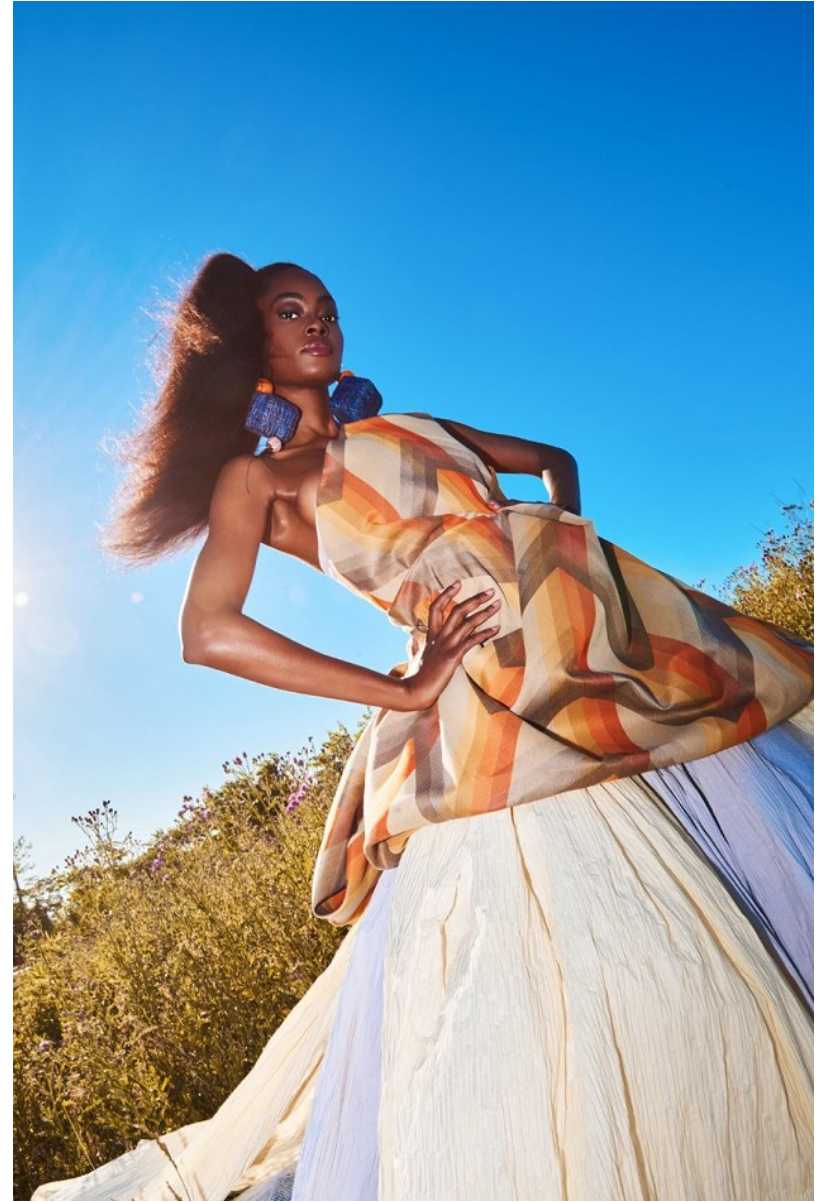

## TARYN HARVEY

Height 5'10" / 178cm

Bust 32" / 81cm Cup D Waist 27" / 69cm Hips 36" / 91cm Dress 2 - 4 US / 32 - 34 EU / 4 - 6

UK Shoes 9 US / 40 EU / 6.5 UK

Hair Dark Brown Eyes Brown

**anm**  
MANAGEMENT