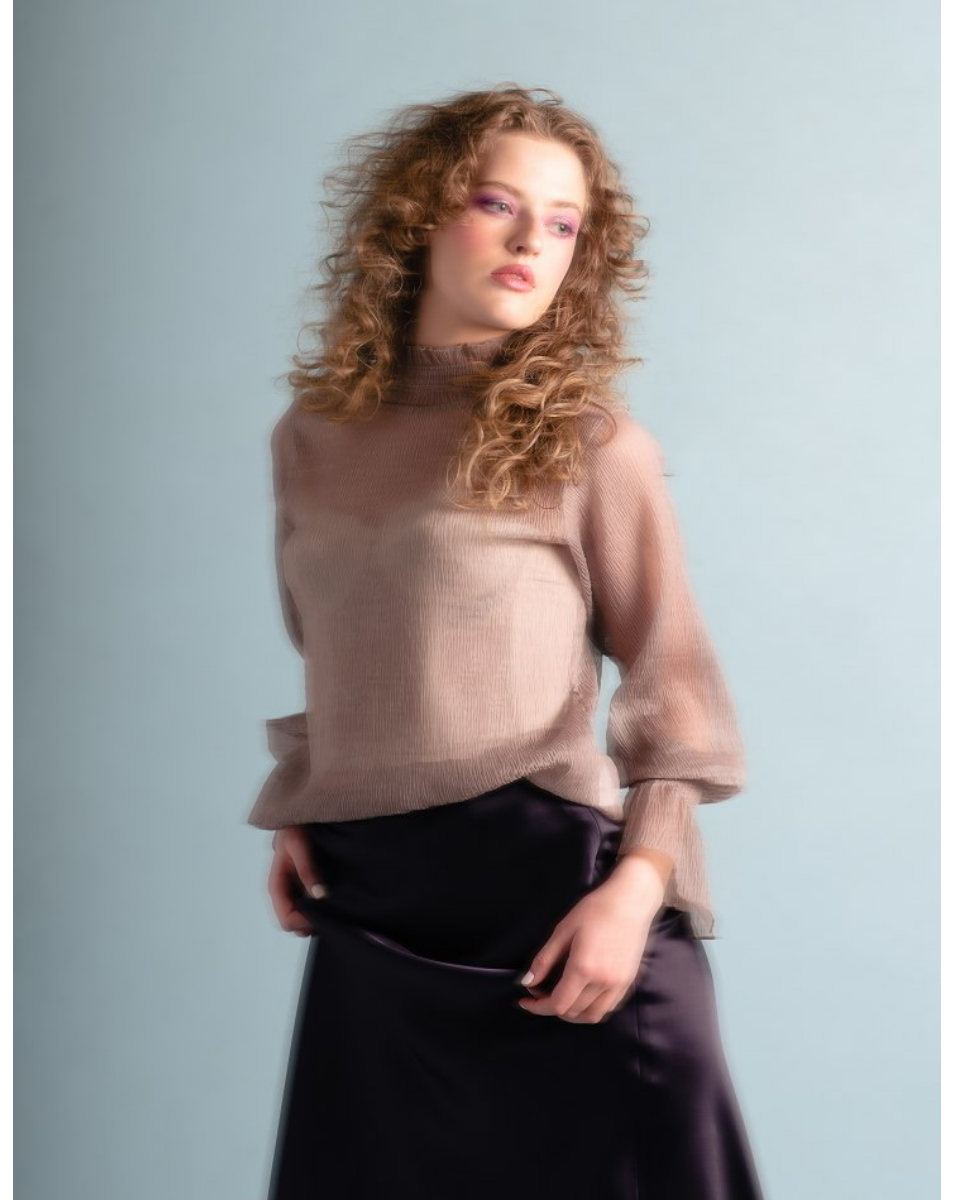

ELLE TEAHEN

Height *5'9" / 175cm*

Bust *35" / 89cm* Waist *27" / 69cm* Hips *36" / 92cm* Dress *2 US / 32 EU / 4 UK* Shoes *9 US / 40 EU / 6.5 UK*

Hair *Strawberry Blonde* Eyes *Blue*

anm
MANAGEMENT

1159 Dundas St. E, #148 Toronto, ON M4M 3N9
Email: info@anm-mgmt.com Tel: 1.416.792.0357
www.anm-mgmt.com

ELLE TEAHEN

Height 5'9" / 175cm

Bust 35" / 89cm Waist 27" / 69cm Hips 36" / 92cm Dress 2 US / 32 EU / 4 UK Shoes 9 US / 40 EU / 6.5 UK

Hair *Strawberry Blonde* Eyes *Blue*

anm
MANAGEMENT

1159 Dundas St. E, #148 Toronto, ON M4M 3N9
Email: info@anm-mgmt.com Tel: 1.416.792.0357
www.anm-mgmt.com