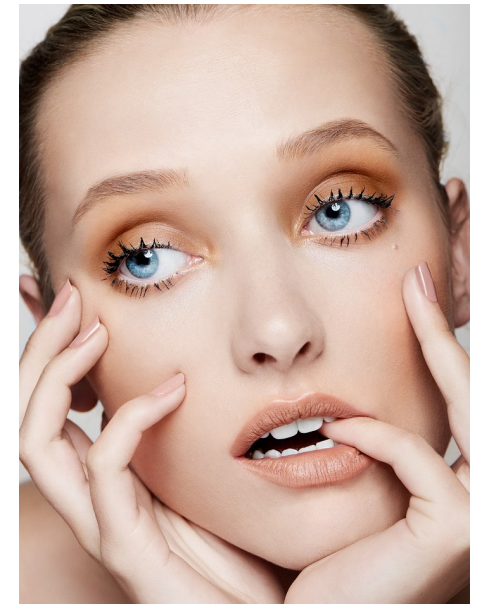

EMILY VAN RAAY

Height 5'9" / 175cm

Bust 32.5" / 82cm Waist 25" / 64cm Hips 35" / 89cm Dress 2 US / 32 EU / 4 UK Shoes 8.5

US / 39.5 EU / 6 UK

Hair Blonde Eyes Blue

anm
MANAGEMENT

1159 Dundas St. E, #148 Toronto, ON M4M 3N9

Email: info@anm-mgmt.com Tel: 1.416.792.0357

www.anm-mgmt.com

EMILY VAN RAAY

Height 5'9" / 175cm

Bust 32.5" / 82cm Waist 25" / 64cm Hips 35" / 89cm Dress 2 US / 32 EU / 4 UK Shoes 8.5

US / 39.5 EU / 6 UK

Hair Blonde Eyes Blue