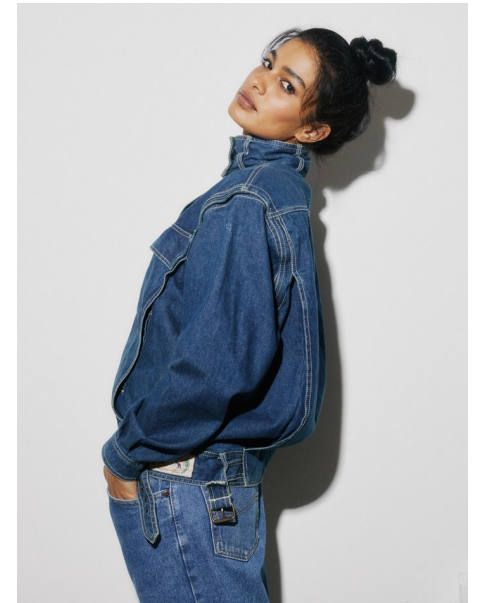

DIVYA BISWAL

Height 5'7" / 170cm

Bust 33" / 84cm Cup B Waist 26" / 66cm Hips 36" / 91cm Shoes 8 US / 39 EU / 6 UK

Hair Black Eyes Dark Brown

anm
MANAGEMENT

1159 Dundas St. E, #148 Toronto, ON M4M 3N9

Email: info@anm-mgmt.com Tel: 1.416.792.0357

www.anm-mgmt.com

DIVYA BISWAL

Height 5'7" / 170cm

Bust 33" / 84cm Cup B Waist 26" / 66cm Hips 36" / 91cm Shoes 8 US / 39 EU / 6 UK

Hair Black Eyes Dark Brown

anm
MANAGEMENT

1159 Dundas St. E, #148 Toronto, ON M4M 3N9