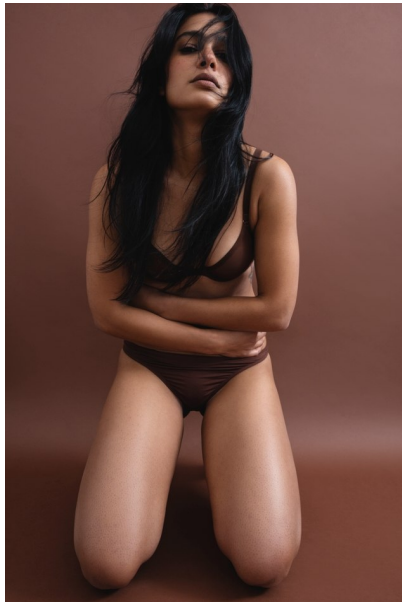

DIVYA BISWAL

Height 5'7" / 170cm

Bust 33" / 84cm Cup B Waist 26" / 66cm Hips 36" / 91cm Shoes 8 US / 39 EU / 6 UK

Hair Black Eyes Dark Brown

anm
MANAGEMENT

1159 Dundas St. E, #148 Toronto, ON M4M 3N9

Email: info@anm-mgmt.com Tel: 1.416.792.0357

www.anm-mgmt.com

DIVYA BISWAL

Height 5'7" / 170cm

Bust 33" / 84cm Cup B Waist 26" / 66cm Hips 36" / 91cm Shoes 8 US / 39 EU / 6 UK

Hair Black Eyes Dark Brown

anm
MANAGEMENT

1159 Dundas St. E, #148 Toronto, ON M4M 3N9