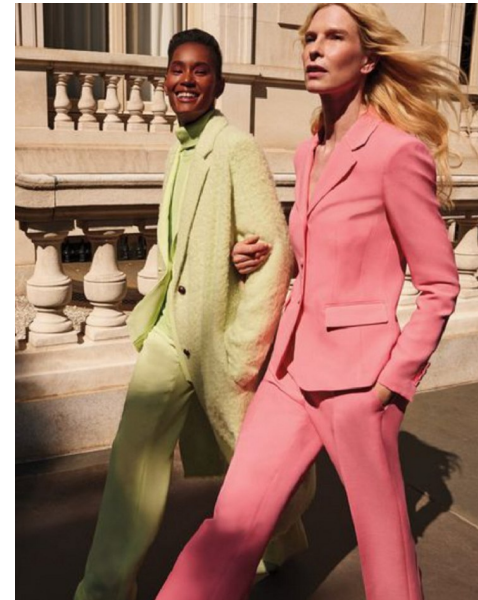

CHRISTINA KRUSE

Height 5'11" / 180cm

Bust 34" / 86cm Waist 24" / 61cm Hips 35" / 89cm Dress 0 - 2 US / 30 - 32 EU / 2 - 4

UK Shoes 9.5 US / 40.5 EU / 7 UK

Hair Blonde Eyes Blue

anm

MANAGEMENT

1159 Dundas St. E, #148 Toronto, ON M4M 3N9

Email: info@anm-mgmt.com Tel: 1.416.792.0357

www.anm-mgmt.com