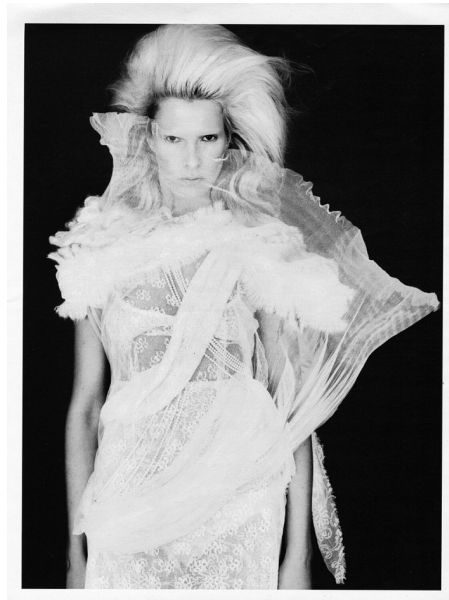

CHRISTINA KRUSE

Height 5'11" / 180cm

Bust 34" / 86cm Waist 24" / 61cm Hips 35" / 89cm Dress 0 - 2 US / 30 - 32 EU / 2 - 4

UK Shoes 9.5 US / 40.5 EU / 7 UK

Hair Blonde Eyes Blue

anm

MANAGEMENT

1159 Dundas St. E, #148 Toronto, ON M4M 3N9

Email: info@anm-mgmt.com Tel: 1.416.792.0357

www.anm-mgmt.com