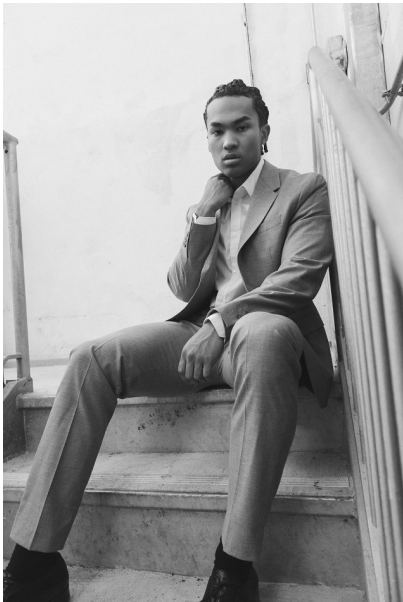

CAMERON STREET

Height 6'0.5" / 184cm

Chest 37.5" / 95cm Waist 30" / 76cm Inseam 33" / 84cm Suit 39.5" / 100cm / 49.5 Shoes 9.5

US / 43 EU / 9 UK

Hair Brown Eyes Brown

anm
MANAGEMENT

1159 Dundas St. E, #148 Toronto, ON M4M 3N9

Email: info@anm-mgmt.com Tel: 1.416.792.0357

www.anm-mgmt.com

CAMERON STREET

Height 6'0.5" / 184cm

Chest 37.5" / 95cm Waist 30" / 76cm Inseam 33" / 84cm Suit 39.5" / 100cm / 49.5 Shoes 9.5

US / 43 EU / 9 UK