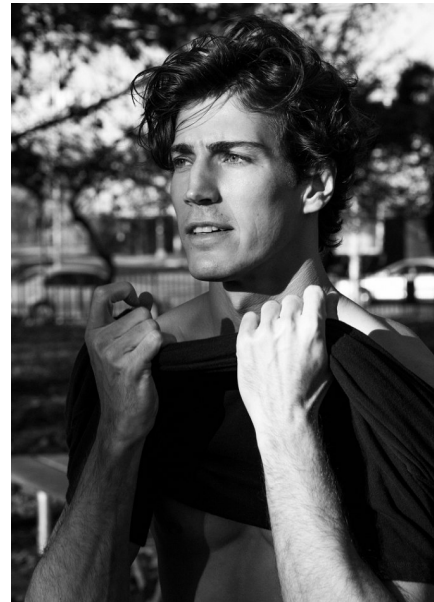

ORIOEL ELCACHO

Height 6'1.5" / 186cm

Chest 38" / 96cm Waist 30" / 76cm Suit 40" / 101cm / 50 Shoes 10 US / 44 EU / 9.5 UK

Hair Brown Eyes Blue

anm
MANAGEMENT

1159 Dundas St. E, #148 Toronto, ON M4M 3N9

Email: info@anm-mgmt.com Tel: 1.416.792.0357

www.anm-mgmt.com

GREY COAT, CARDIGAN and TROUSERS, all by *Esprit*.
ST. INHER 1 FOLK 2

ORIOELCACHO

Height 6'1.5" / 186cm

Chest 38" / 96cm Waist 30" / 76cm Suit 40" / 101cm / 50 Shoes 10 US / 44 EU / 9.5 UK