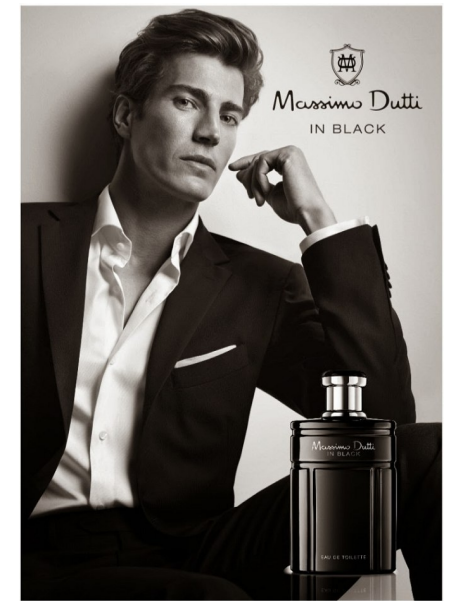

ORIOEL EL CACHO

Height 6'1.5" / 186cm

Chest 38" / 96cm Waist 30" / 76cm Suit 40" / 101cm / 50 Shoes 10 US / 44 EU / 9.5 UK

Hair Brown Eyes Blue

anm
MANAGEMENT

1159 Dundas St. E, #148 Toronto, ON M4M 3N9

Email: info@anm-mgmt.com Tel: 1.416.792.0357

www.anm-mgmt.com