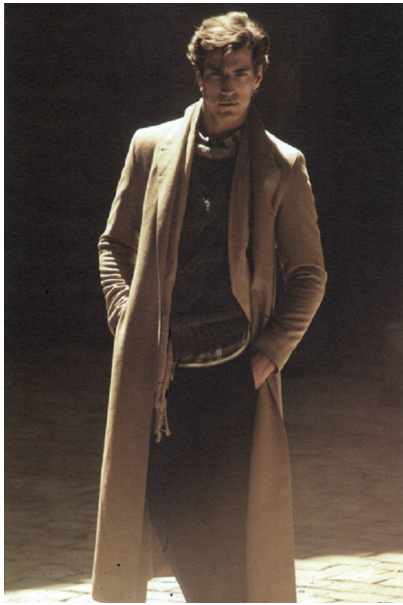

ORIOEL ELCACHO

Height 6'1.5" / 186cm

Chest 38" / 96cm Waist 30" / 76cm Suit 40" / 101cm / 50 Shoes 10 US / 44 EU / 9.5 UK

Hair Brown Eyes Blue

anm
MANAGEMENT

1159 Dundas St. E, #148 Toronto, ON M4M 3N9

Email: info@anm-mgmt.com Tel: 1.416.792.0357

www.anm-mgmt.com

GREY COAT, CARDIGAN and TROUSERS, all by *Esprit*.
ST. INER 1 FOLK 2

ORIOELCACHO

Height 6'1.5" / 186cm

Chest 38" / 96cm Waist 30" / 76cm Suit 40" / 101cm / 50 Shoes 10 US / 44 EU / 9.5 UK