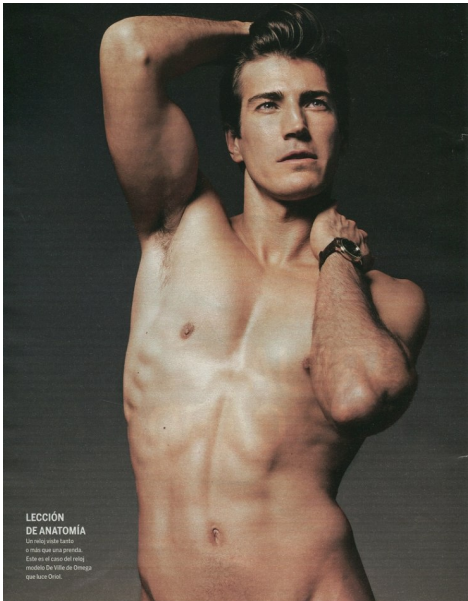

ORIOEL ELCACHO

Height 6'1.5" / 186cm

Chest 38" / 96cm Waist 30" / 76cm Suit 40" / 101cm / 50 Shoes 10 US / 44 EU / 9.5 UK

Hair Brown Eyes Blue

anm
MANAGEMENT

1159 Dundas St. E, #148 Toronto, ON M4M 3N9

Email: info@anm-mgmt.com Tel: 1.416.792.0357

www.anm-mgmt.com

GREY COAT, CARDIGAN and TROUSERS, all by *Esprit*.
ST. INER 1 FOLK 2

ORIOELCACHO

Height 6'1.5" / 186cm

Chest 38" / 96cm Waist 30" / 76cm Suit 40" / 101cm / 50 Shoes 10 US / 44 EU / 9.5 UK

Hair Brown Eyes Blue

anm
MANAGEMENT

1159 Dundas St. E, #148 Toronto, ON M4M 3N9

Email: info@anm-mgmt.com Tel: 1.416.792.0357

www.anm-mgmt.com

ORIOEL EL CACHO

Height 6'1.5" / 186cm

Chest 38" / 96cm Waist 30" / 76cm Suit 40" / 101cm / 50 Shoes 10 US / 44 EU / 9.5 UK

Hair Brown Eyes Blue

anm
 MANAGEMENT

1159 Dundas St. E, #148 Toronto, ON M4M 3N9

Email: info@anm-mgmt.com Tel: 1.416.792.0357

www.anm-mgmt.com

ORIOEL ELCACHO

Height 6'1.5" / 186cm

Chest 38" / 96cm Waist 30" / 76cm Suit 40" / 101cm / 50 Shoes 10 US / 44 EU / 9.5 UK