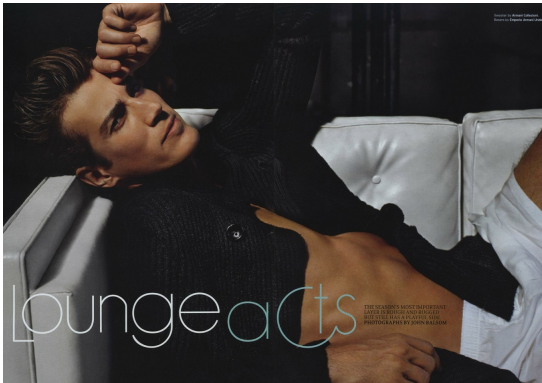

ORIOEL EL CACHO

Height 6'1.5" / 186cm

Chest 38" / 96cm Waist 30" / 76cm Suit 40" / 101cm / 50 Shoes 10 US / 44 EU / 9.5 UK

Hair Brown Eyes Blue

anm
MANAGEMENT

1159 Dundas St. E, #148 Toronto, ON M4M 3N9

Email: info@anm-mgmt.com Tel: 1.416.792.0357

www.anm-mgmt.com