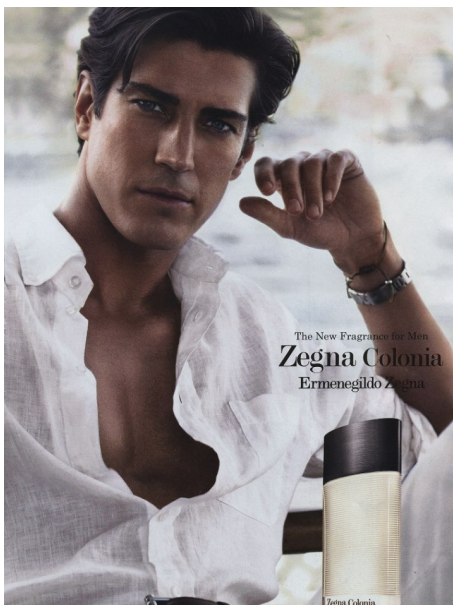

ORIOEL ELCACHO

Height 6'1.5" / 186cm

Chest 38" / 96cm Waist 30" / 76cm Suit 40" / 101cm / 50 Shoes 10 US / 44 EU / 9.5 UK

Hair Brown Eyes Blue

anm
MANAGEMENT

1159 Dundas St. E, #148 Toronto, ON M4M 3N9
Email: info@anm-mgmt.com Tel: 1.416.792.0357
www.anm-mgmt.com