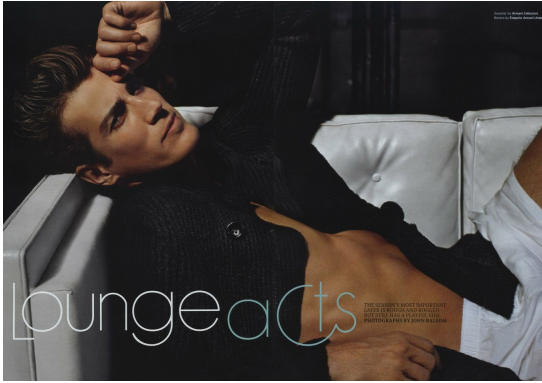

ORIOEL EL CACHO

Height 6'1.5" / 186cm

Chest 38" / 96cm Waist 30" / 76cm Suit 40" / 101cm / 50 Shoes 10 US / 44 EU / 9.5 UK

Hair Brown Eyes Blue

anm
MANAGEMENT

1159 Dundas St. E, #148 Toronto, ON M4M 3N9

Email: info@anm-mgmt.com Tel: 1.416.792.0357

www.anm-mgmt.com