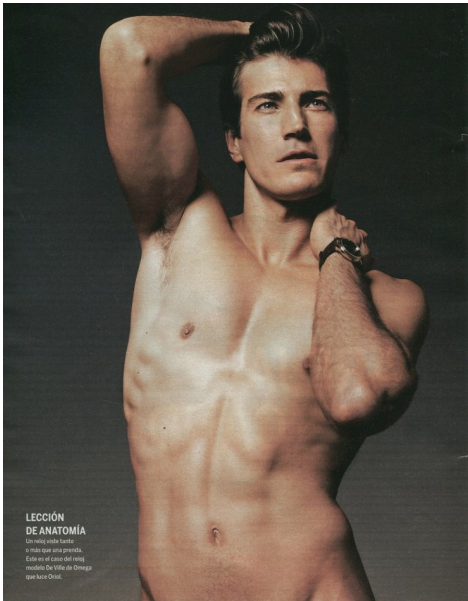

ORIOEL ELCACHO

Height 6'1.5" / 186cm

Chest 38" / 96cm Waist 30" / 76cm Suit 40" / 101cm / 50 Shoes 10 US / 44 EU / 9.5 UK

Hair Brown Eyes Blue

anm
MANAGEMENT

1159 Dundas St. E, #148 Toronto, ON M4M 3N9

Email: info@anm-mgmt.com Tel: 1.416.792.0357

www.anm-mgmt.com

GREY COAT, CARDIGAN and TROUSERS, all by *Esprit*.
ST. INHER 1 FOLK 2

ORIOELCACHO

Height 6'1.5" / 186cm

Chest 38" / 96cm Waist 30" / 76cm Suit 40" / 101cm / 50 Shoes 10 US / 44 EU / 9.5 UK

Hair Brown Eyes Blue

anm
MANAGEMENT

1159 Dundas St. E, #148 Toronto, ON M4M 3N9

Email: info@anm-mgmt.com Tel: 1.416.792.0357

www.anm-mgmt.com

ORIOEL EL CACHO

Height 6'1.5" / 186cm

Chest 38" / 96cm Waist 30" / 76cm Suit 40" / 101cm / 50 Shoes 10 US / 44 EU / 9.5 UK

Hair Brown Eyes Blue

anm
 MANAGEMENT

1159 Dundas St. E, #148 Toronto, ON M4M 3N9

Email: info@anm-mgmt.com Tel: 1.416.792.0357

www.anm-mgmt.com

ORIOEL ELCACHO

Height 6'1.5" / 186cm

Chest 38" / 96cm Waist 30" / 76cm Suit 40" / 101cm / 50 Shoes 10 US / 44 EU / 9.5 UK