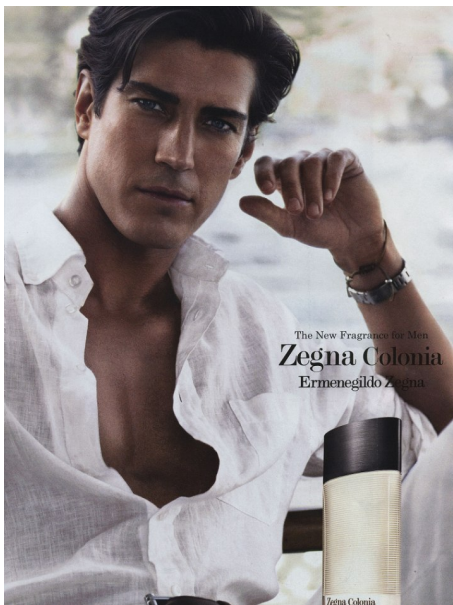

ORIOEL ELCACHO

Height 6'1.5" / 186cm

Chest 38" / 96cm Waist 30" / 76cm Suit 40" / 101cm / 50 Shoes 10 US / 44 EU / 9.5 UK

Hair Brown Eyes Blue

anm
MANAGEMENT

1159 Dundas St. E, #148 Toronto, ON M4M 3N9
Email: info@anm-mgmt.com Tel: 1.416.792.0357
www.anm-mgmt.com