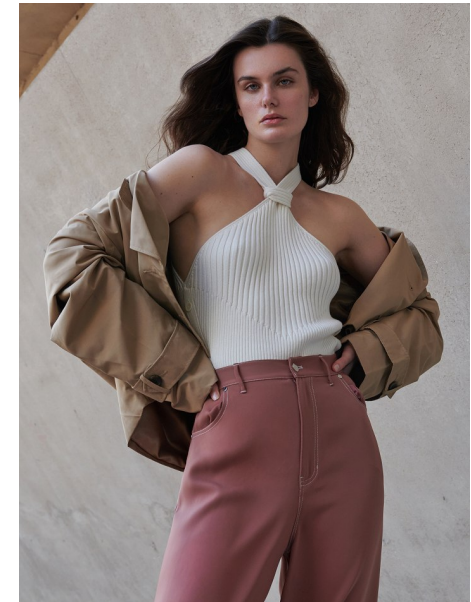

KAYLIN ROGERS

Height 5'10.5" / 179cm

Bust 33.5" / 85cm Cup A Waist 26" / 66cm Hips 36" / 91cm Dress 2 US / 32 EU / 4

UK Shoes 8 US / 39 EU / 6 UK

Hair Brown Eyes Blue

anm
MANAGEMENT

1159 Dundas St. E, #148 Toronto, ON M4M 3N9

Email: info@anm-mgmt.com Tel: 1.416.792.0357

www.anm-mgmt.com