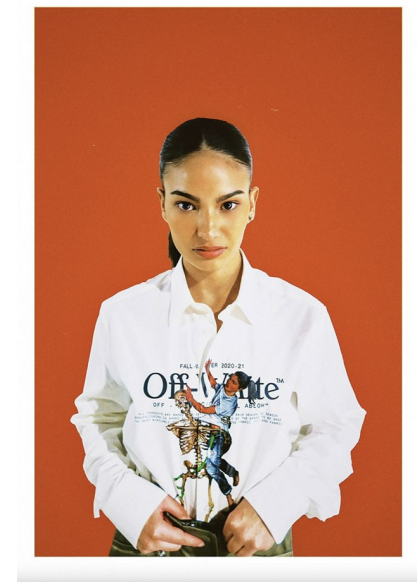

# RAYANA BENAMMAR

Height 5'8.5" / 174cm

Bust 32" / 81cm Cup B Waist 23" / 58cm Hips 34" / 86cm Dress 0 - 2 US / 30 - 32 EU / 2 - 4

UK Shoes 8 US / 39 EU / 6 UK

Hair Black Eyes Brown

**anm**  
MANAGEMENT

1159 Dundas St. E, #148 Toronto, ON M4M 3N9