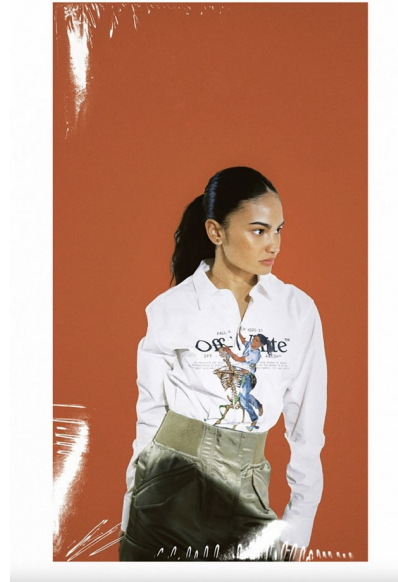

# RAYANA BENAMMAR

Height 5'8.5" / 174cm

Bust 32" / 81cm Cup B Waist 23" / 58cm Hips 34" / 86cm Dress 0 - 2 US / 30 - 32 EU / 2 - 4

UK Shoes 8 US / 39 EU / 6 UK

Hair Black Eyes Brown

**anm**  
MANAGEMENT

1159 Dundas St. E, #148 Toronto, ON M4M 3N9