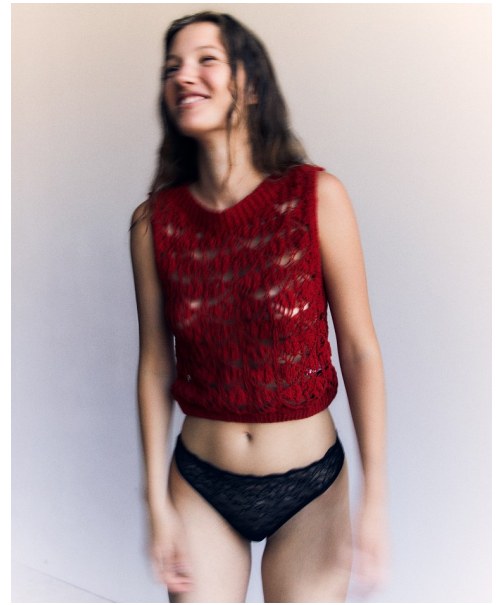

ISA WENDEL

Height 5'11" / 180cm

Bust 32" / 81cm Waist 24.5" / 62cm Hips 34" / 86cm Dress 2 US / 32 EU / 4 UK Shoes 8 US / 39 EU / 6 UK

Hair Brown Eyes Brown

anm

MANAGEMENT

1159 Dundas St. E, #148 Toronto, ON M4M 3N9
Email: info@anm-mgmt.com Tel: 1.416.792.0357
www.anm-mgmt.com