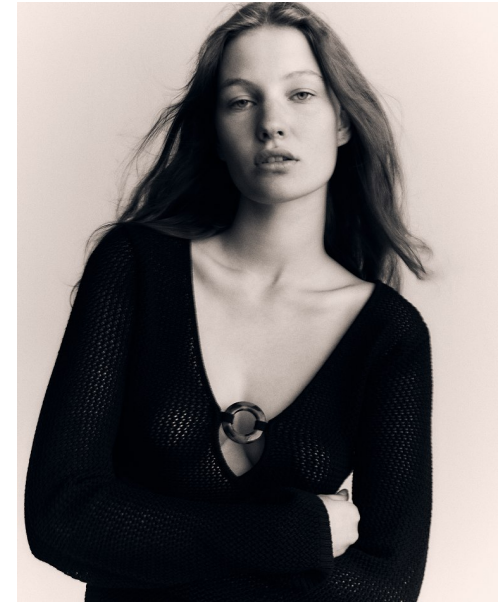

ISA WENDEL

Height 5'11" / 180cm

Bust 32" / 81cm Waist 24.5" / 62cm Hips 34" / 86cm Dress 2 US / 32 EU / 4 UK Shoes 8 US / 39 EU / 6 UK

Hair Brown Eyes Brown

anm

MANAGEMENT

1159 Dundas St. E, #148 Toronto, ON M4M 3N9
Email: info@anm-mgmt.com Tel: 1.416.792.0357
www.anm-mgmt.com