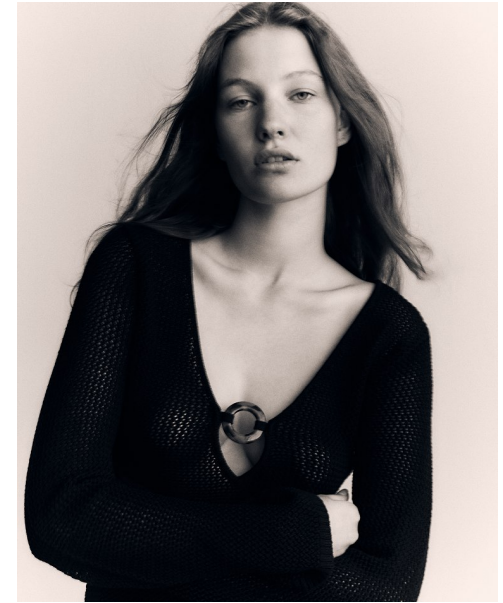

ISA WENDEL

Height 5'11" / 180cm

Bust 32" / 81cm Waist 24.5" / 62cm Hips 34" / 86cm Dress 2 US / 32 EU / 4 UK Shoes 8 US / 39 EU / 6 UK

Hair Brown Eyes Brown

anm
MANAGEMENT

1159 Dundas St. E, #148 Toronto, ON M4M 3N9
Email: info@anm-mgmt.com Tel: 1.416.792.0357
www.anm-mgmt.com

ISA WENDEL

Height 5'11" / 180cm

Bust 32" / 81cm Waist 24.5" / 62cm Hips 34" / 86cm Dress 2 US / 32 EU / 4 UK Shoes 8 US / 39 EU / 6 UK

Hair Brown Eyes Brown

anm
MANAGEMENT

1159 Dundas St. E, #148 Toronto, ON M4M 3N9