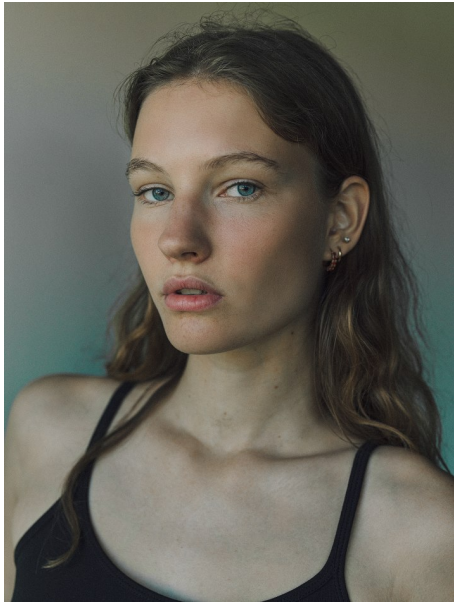

ISA WENDEL

Height 5'11" / 180cm

Bust 32" / 81cm Waist 24.5" / 62cm Hips 34" / 86cm Dress 2 US / 32 EU / 4 UK Shoes 8 US / 39 EU / 6 UK

Hair Brown Eyes Brown

anm
MANAGEMENT

1159 Dundas St. E, #148 Toronto, ON M4M 3N9
Email: info@anm-mgmt.com Tel: 1.416.792.0357
www.anm-mgmt.com

ISA WENDEL

Height 5'11" / 180cm

Bust 32" / 81cm Waist 24.5" / 62cm Hips 34" / 86cm Dress 2 US / 32 EU / 4 UK Shoes 8 US / 39 EU / 6 UK

Hair Brown Eyes Brown

anm
MANAGEMENT

1159 Dundas St. E, #148 Toronto, ON M4M 3N9