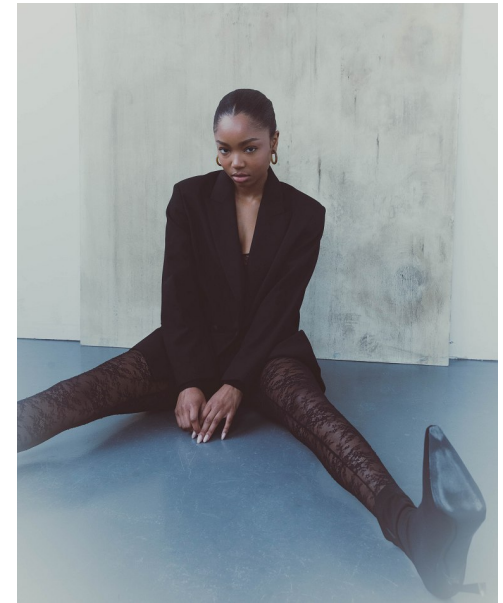

FLORENCE *OGINNI*

Height 5'7" / 170cm

Bust 30" / 76cm Cup C Waist 25" / 63cm Hips 35" / 89cm Dress 2 US / 32 EU / 4 UK Shoes 7

US / 38 EU / 5 UK

Hair Black Eyes Brown

anm
MANAGEMENT

1159 Dundas St. E, #148 Toronto, ON M4M 3N9

Email: info@anm-mgmt.com Tel: 1.416.792.0357

www.anm-mgmt.com