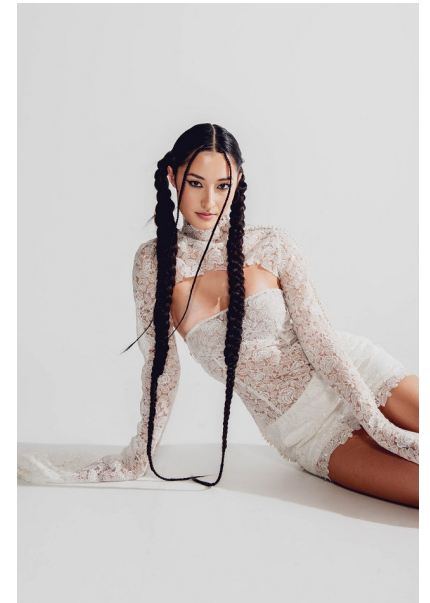

SHANNON LAWRENCE

Height 5'8.5" / 174cm

Bust 32.5" / 83cm Waist 24.5" / 62cm Hips 36" / 92cm Dress 0 - 2 US / 30 - 32 EU / 2 - 4

UK Shoes 7 US / 38 EU / 5 UK

Hair Brown Eyes Brown

anm
MANAGEMENT

1159 Dundas St. E, #148 Toronto, ON M4M 3N9

Email: info@anm-mgmt.com Tel: 1.416.792.0357

www.anm-mgmt.com