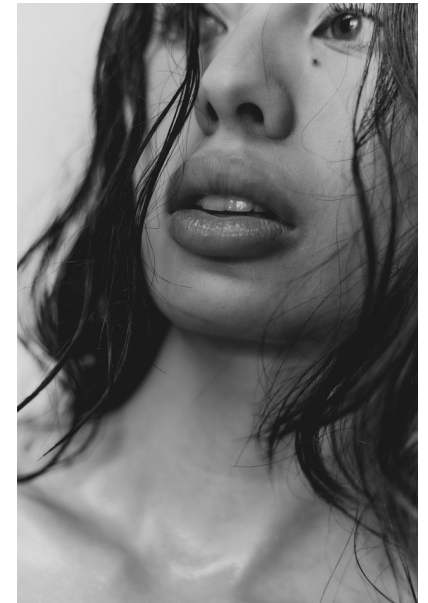

TAYLYNN SMID

Height 5'9" / 175cm

Bust 31" / 79cm Waist 23.5" / 60cm Hips 33.5" / 85cm Dress 0 - 2 US / 30 - 32 EU / 2 - 4

UK Shoes 9 US / 40 EU / 6.5 UK

Hair Dark Brown Eyes Green / Brown

anm

MANAGEMENT

1159 Dundas St. E, #148 Toronto, ON M4M 3N9

Email: info@anm-mgmt.com Tel: 1.416.792.0357

www.anm-mgmt.com