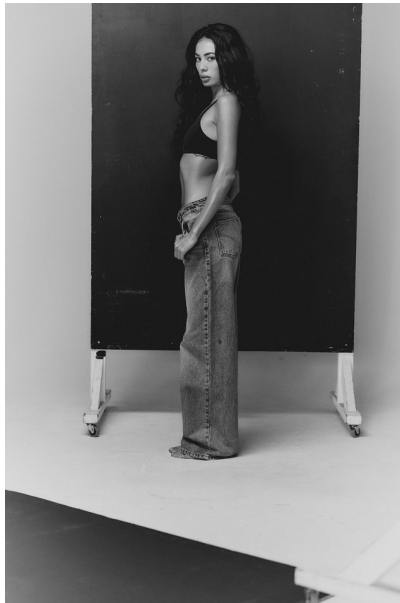

TAYLYNN SMID

Height 5'9" / 175cm

Bust 31" / 79cm Waist 23.5" / 60cm Hips 33.5" / 85cm Dress 0 - 2 US / 30 - 32 EU / 2 - 4

UK Shoes 9 US / 40 EU / 6.5 UK

Hair Dark Brown Eyes Green / Brown

anm

MANAGEMENT

1159 Dundas St. E, #148 Toronto, ON M4M 3N9

Email: info@anm-mgmt.com Tel: 1.416.792.0357

www.anm-mgmt.com