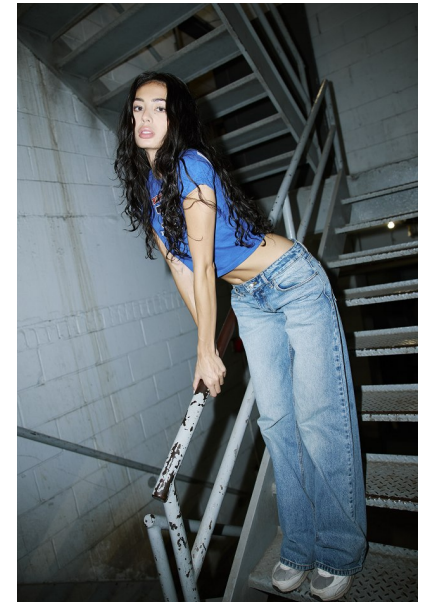

TAYLYNN SMID

Height 5'9" / 175cm

Bust 31" / 79cm Waist 23.5" / 60cm Hips 33.5" / 85cm Dress 0 - 2 US / 30 - 32 EU / 2 - 4

UK Shoes 9 US / 40 EU / 6.5 UK

Hair Dark Brown Eyes Green / Brown

anm

MANAGEMENT

1159 Dundas St. E, #148 Toronto, ON M4M 3N9

Email: info@anm-mgmt.com Tel: 1.416.792.0357

www.anm-mgmt.com