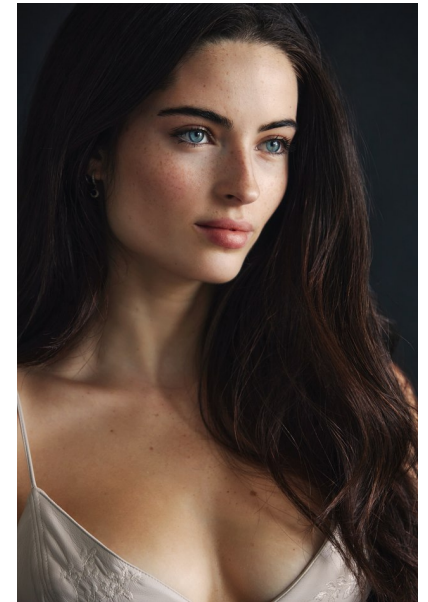

## RENEE MURDEN

Height 5'7" / 170cm

Bust 32" / 81cm Cup B Waist 24" / 61cm Hips 35" / 89cm Dress 2 US / 32 EU / 4

UK Shoes 7.5 US / 38.5 EU / 5.5 UK

Hair Dark Brown Eyes Blue

**anm**  
MANAGEMENT

1159 Dundas St. E, #148 Toronto, ON M4M 3N9

## **RENEE MURDEN**

Height 5'7" / 170cm

Bust 32" / 81cm Cup B Waist 24" / 61cm Hips 35" / 89cm Dress 2 US / 32 EU / 4

UK Shoes 7.5 US / 38.5 EU / 5.5 UK

Hair Dark Brown Eyes Blue

**anm**  
MANAGEMENT

1159 Dundas St. E, #148 Toronto, ON M4M 3N9