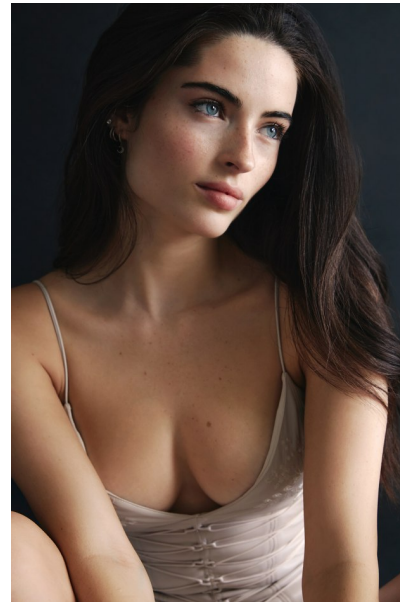

RENEE MURDEN

Height 5'7" / 170cm

Bust 32" / 81cm Cup B Waist 24" / 61cm Hips 35" / 89cm Dress 2 US / 32 EU / 4

UK Shoes 7.5 US / 38.5 EU / 5.5 UK

Hair Dark Brown Eyes Blue

anm
MANAGEMENT

1159 Dundas St. E, #148 Toronto, ON M4M 3N9

Email: info@anm-mgmt.com Tel: 1.416.792.0357

www.anm-mgmt.com

RENEE MURDEN

Height 5'7" / 170cm

Bust 32" / 81cm Cup B Waist 24" / 61cm Hips 35" / 89cm Dress 2 US / 32 EU / 4

UK Shoes 7.5 US / 38.5 EU / 5.5 UK