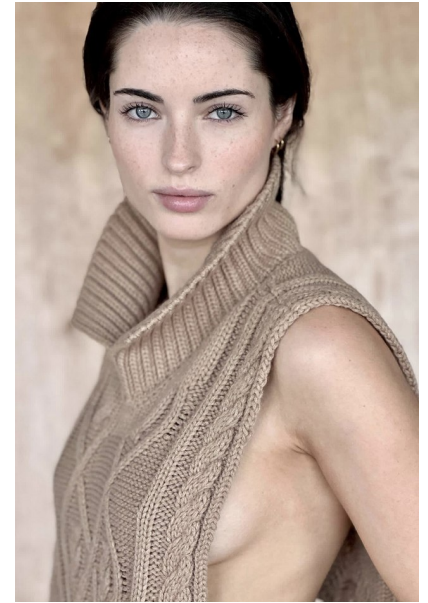

RENEE MURDEN

Height 5'7" / 170cm

Bust 32" / 81cm Cup B Waist 24" / 61cm Hips 35" / 89cm Dress 2 US / 32 EU / 4

UK Shoes 7.5 US / 38.5 EU / 5.5 UK

Hair Dark Brown Eyes Blue

anm
MANAGEMENT

1159 Dundas St. E, #148 Toronto, ON M4M 3N9

Email: info@anm-mgmt.com Tel: 1.416.792.0357

www.anm-mgmt.com