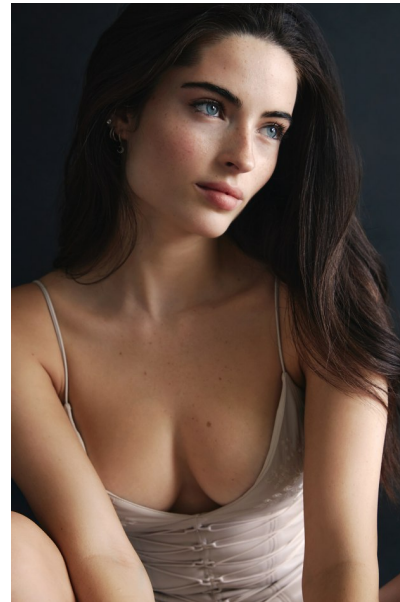

## RENEE MURDEN

Height 5'7" / 170cm

Bust 32" / 81cm Cup B Waist 24" / 61cm Hips 35" / 89cm Dress 2 US / 32 EU / 4

UK Shoes 7.5 US / 38.5 EU / 5.5 UK

Hair Dark Brown Eyes Blue

**anm**  
MANAGEMENT

1159 Dundas St. E, #148 Toronto, ON M4M 3N9

## **RENEE MURDEN**

Height 5'7" / 170cm

Bust 32" / 81cm Cup B Waist 24" / 61cm Hips 35" / 89cm Dress 2 US / 32 EU / 4

UK Shoes 7.5 US / 38.5 EU / 5.5 UK

Hair Dark Brown Eyes Blue

**anm**  
MANAGEMENT

1159 Dundas St. E, #148 Toronto, ON M4M 3N9