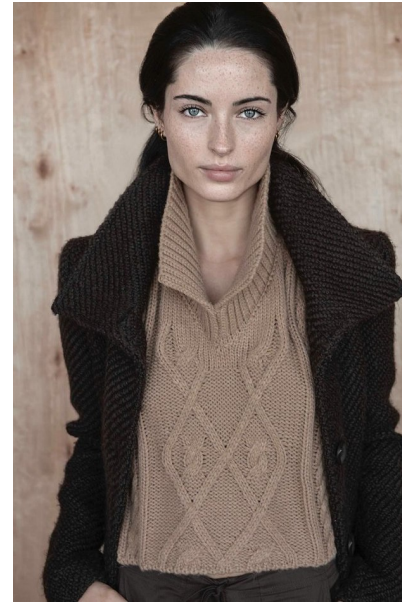

RENEE MURDEN

Height 5'7" / 170cm

Bust 32" / 81cm Cup B Waist 24" / 61cm Hips 35" / 89cm Dress 2 US / 32 EU / 4

UK Shoes 7.5 US / 38.5 EU / 5.5 UK

Hair Dark Brown Eyes Blue

anm
MANAGEMENT

1159 Dundas St. E, #148 Toronto, ON M4M 3N9

Email: info@anm-mgmt.com Tel: 1.416.792.0357

www.anm-mgmt.com