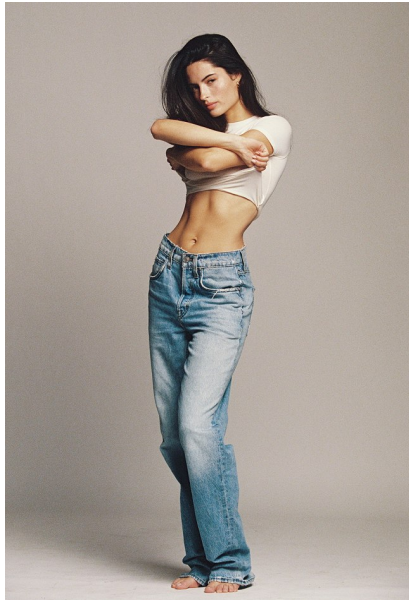

RENEE MURDEN

Height 5'7" / 170cm

Bust 32" / 81cm Cup B Waist 24" / 61cm Hips 35" / 89cm Dress 2 US / 32 EU / 4

UK Shoes 7.5 US / 38.5 EU / 5.5 UK

Hair Dark Brown Eyes Blue

anm
MANAGEMENT

1159 Dundas St. E, #148 Toronto, ON M4M 3N9

Email: info@anm-mgmt.com Tel: 1.416.792.0357

www.anm-mgmt.com