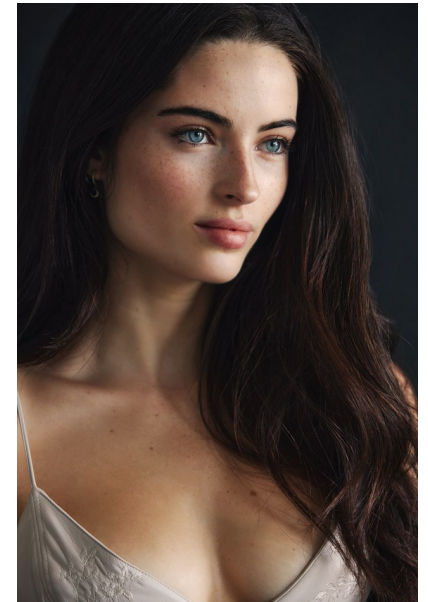

RENEE MURDEN

Height 5'7" / 170cm

Bust 32" / 81cm Cup B Waist 24" / 61cm Hips 35" / 89cm Dress 2 US / 32 EU / 4

UK Shoes 7.5 US / 38.5 EU / 5.5 UK

Hair Dark Brown Eyes Blue

anm
MANAGEMENT

1159 Dundas St. E, #148 Toronto, ON M4M 3N9

Email: info@anm-mgmt.com Tel: 1.416.792.0357

www.anm-mgmt.com

RENEE MURDEN

Height 5'7" / 170cm

Bust 32" / 81cm Cup B Waist 24" / 61cm Hips 35" / 89cm Dress 2 US / 32 EU / 4

UK Shoes 7.5 US / 38.5 EU / 5.5 UK