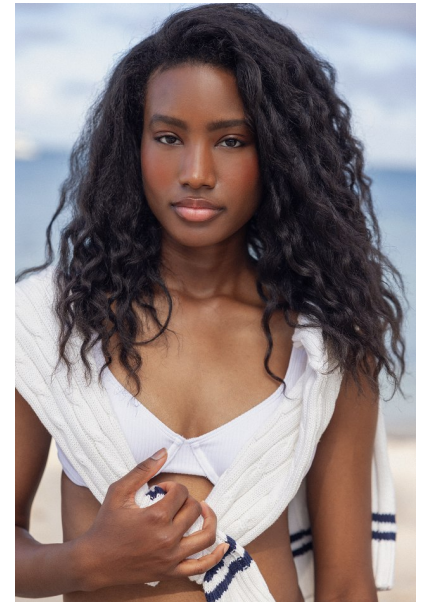

JASMIN SIMONE

Height 5'8.5" / 174cm

Bust 32" / 81cm Waist 24" / 61cm Hips 34" / 86cm Dress 2 - 4 US / 32 - 34 EU / 4 - 6

UK Shoes 8 US / 39 EU / 6 UK

Hair *Dark Brown* Eyes *Brown*

anm
MANAGEMENT

1159 Dundas St. E, #148 Toronto, ON M4M 3N9

Email: info@anm-mgmt.com Tel: 1.416.792.0357

www.anm-mgmt.com