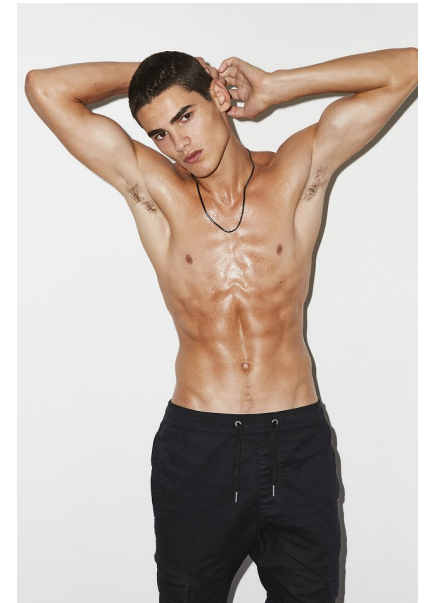

CASPAR THOMAS

Height 6'1" / 185cm

Chest 38" / 97cm Waist 31" / 79cm Inseam 32" / 81cm Suit 40" / 101cm / 50 Shoes 11.5 US / 46

EU / 11 UK

Hair Brown Eyes Brown

anm
MANAGEMENT

1159 Dundas St. E, #148 Toronto, ON M4M 3N9

Email: info@anm-mgmt.com Tel: 1.416.792.0357

www.anm-mgmt.com

CASPAR THOMAS

Height 6'1" / 185cm

Chest 38" / 97cm Waist 31" / 79cm Inseam 32" / 81cm Suit 40" / 101cm / 50 Shoes 11.5 US / 46

EU / 11 UK

Hair Brown Eyes Brown