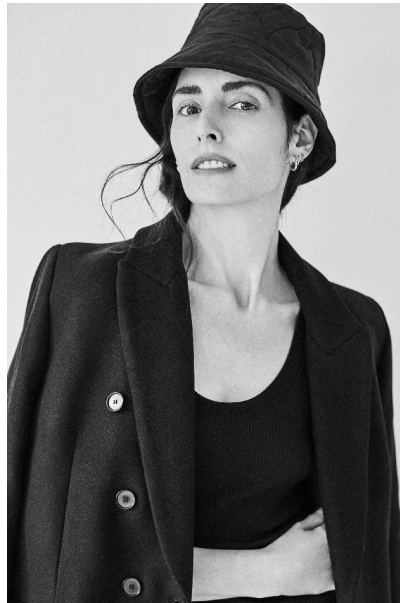

DANIELLE ZINAICH

Height 5'10" / 178cm

Bust 34" / 86cm Waist 25" / 63cm Hips 35.5" / 90cm Shoes 9.5 US / 40.5 EU / 7 UK

Hair Brown Eyes Dark Brown

anm
MANAGEMENT

1159 Dundas St. E, #148 Toronto, ON M4M 3N9

Email: info@anm-mgmt.com Tel: 1.416.792.0357

www.anm-mgmt.com

DANIELLE ZINAICH

Height 5'10" / 178cm

Bust 34" / 86cm Waist 25" / 63cm Hips 35.5" / 90cm Shoes 9.5 US / 40.5 EU / 7 UK

Hair Brown Eyes Dark Brown

anm
MANAGEMENT

1159 Dundas St. E, #148 Toronto, ON M4M 3N9