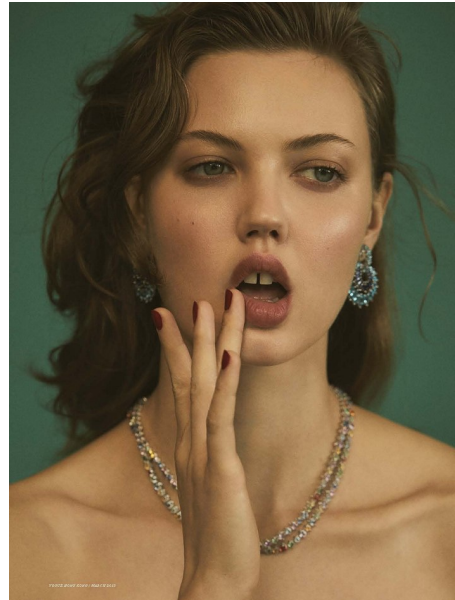

LINDSEY WIXSON

Height 5'10" / 178cm

Bust 33" / 84cm Waist 26" / 66cm Hips 34" / 86cm Dress 2 US / 32 EU / 4 UK Shoes 9 US / 40 EU / 6.5 UK

Hair Dark Blonde Eyes Blue / Green

anm

MANAGEMENT

1159 Dundas St. E, #148 Toronto, ON M4M 3N9
Email: info@anm-mgmt.com Tel: 1.416.792.0357
www.anm-mgmt.com