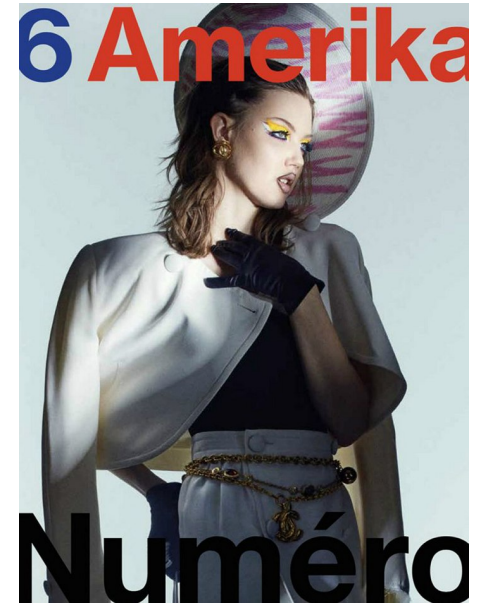

LINDSEY WIXSON

Height 5'10" / 178cm

Bust 33" / 84cm Waist 26" / 66cm Hips 34" / 86cm Dress 2 US / 32 EU / 4 UK Shoes 9 US / 40 EU / 6.5 UK

Hair Dark Blonde Eyes Blue / Green

anm

MANAGEMENT

1159 Dundas St. E, #148 Toronto, ON M4M 3N9
Email: info@anm-mgmt.com Tel: 1.416.792.0357
www.anm-mgmt.com