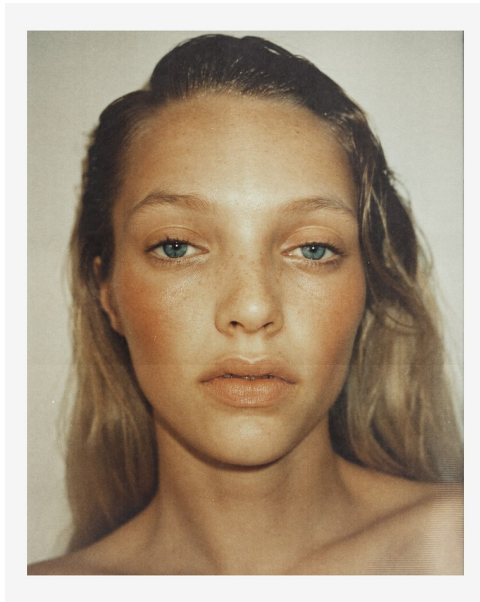

AMBERLIE

Height 5'7.5" / 172cm

Bust 31" / 79cm Cup B Waist 24.5" / 62cm Hips 36" / 91cm Dress 2 US / 32 EU / 4

UK Shoes 7.5 US / 38.5 EU / 5.5 UK

Hair Blonde Eyes Blue

anm

MANAGEMENT

1159 Dundas St. E, #148 Toronto, ON M4M 3N9

Email: info@anm-mgmt.com Tel: 1.416.792.0357

www.anm-mgmt.com

AMBERLIE

Height 5'7.5" / 172cm

Bust 31" / 79cm Cup B Waist 24.5" / 62cm Hips 36" / 91cm Dress 2 US / 32 EU / 4

UK Shoes 7.5 US / 38.5 EU / 5.5 UK