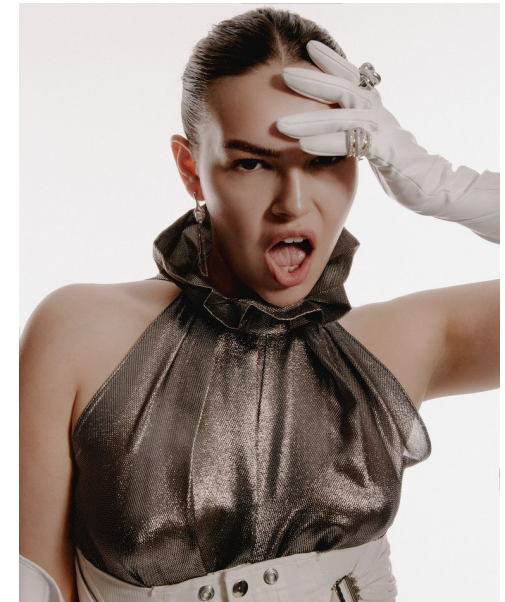

# CRISTAL CHAVEZ

Height 5'10" / 178cm

Bust 33" / 84cm Cup B Waist 28" / 71cm Hips 40" / 101cm Dress 6 - 8 US / 36 - 38 EU / 8 - 10

UK Shoes 8 US / 39 EU / 6 UK

Hair Brown Eyes Brown

**anm**  
MANAGEMENT

1159 Dundas St. E, #148 Toronto, ON M4M 3N9  
Email: [info@anm-mgmt.com](mailto:info@anm-mgmt.com) Tel: 1.416.792.0357  
[www.anm-mgmt.com](http://www.anm-mgmt.com)

# CRISTAL CHAVEZ

Height 5'10" / 178cm

Bust 33" / 84cm Cup B Waist 28" / 71cm Hips 40" / 101cm Dress 6 - 8 US / 36 - 38 EU / 8 - 10

UK Shoes 8 US / 39 EU / 6 UK

Hair Brown Eyes Brown

**anm**  
MANAGEMENT

1159 Dundas St. E, #148 Toronto, ON M4M 3N9