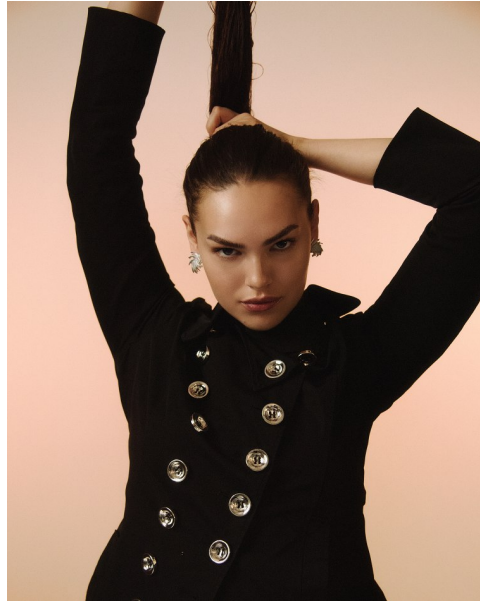

# CRISTAL CHAVEZ

Height 5'10" / 178cm

Bust 33" / 84cm Cup B Waist 28" / 71cm Hips 40" / 101cm Dress 6 - 8 US / 36 - 38 EU / 8 - 10

UK Shoes 8 US / 39 EU / 6 UK

Hair Brown Eyes Brown

**anm**  
MANAGEMENT

1159 Dundas St. E, #148 Toronto, ON M4M 3N9  
Email: [info@anm-mgmt.com](mailto:info@anm-mgmt.com) Tel: 1.416.792.0357  
[www.anm-mgmt.com](http://www.anm-mgmt.com)

# CRISTAL CHAVEZ

Height 5'10" / 178cm

Bust 33" / 84cm Cup B Waist 28" / 71cm Hips 40" / 101cm Dress 6 - 8 US / 36 - 38 EU / 8 - 10

UK Shoes 8 US / 39 EU / 6 UK

Hair Brown Eyes Brown

**anm**  
MANAGEMENT

1159 Dundas St. E, #148 Toronto, ON M4M 3N9