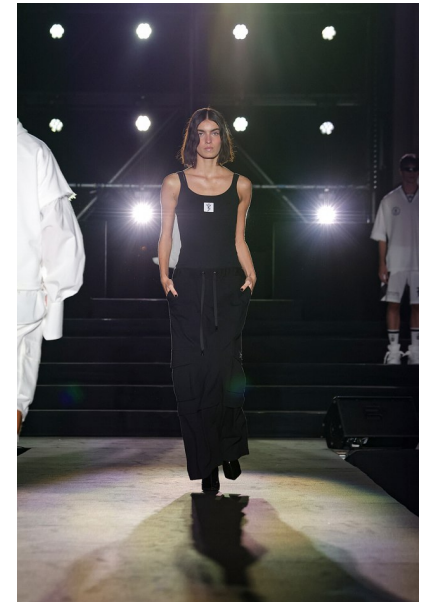

AMAÑALLE GÃ©RY

Height 5'11" / 180cm

Bust 32" / 81cm Waist 24" / 61cm Hips 35.5" / 90cm Dress 2 - 4 US / 32 - 34 EU / 4 - 6

UK Shoes 9 US / 25.5 EU / 8 UK(kids)

Hair Brown Eyes Blue

anm
MANAGEMENT

1159 Dundas St. E, #148 Toronto, ON M4M 3N9

Email: info@anm-mgmt.com Tel: 1.416.792.0357

www.anm-mgmt.com