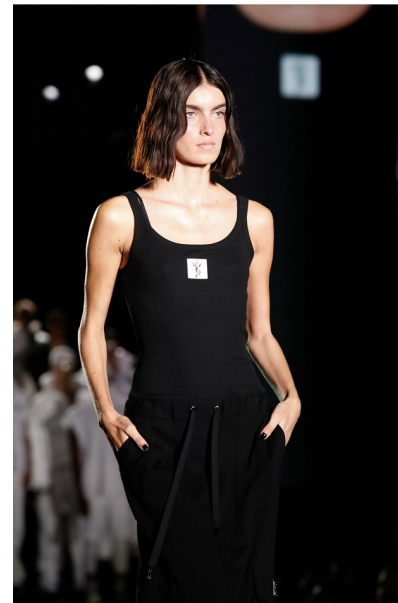

AMAÑ«LLE GÃ©RY

Height 5'11" / 180cm

Bust 32" / 81cm Waist 24" / 61cm Hips 35.5" / 90cm Dress 2 - 4 US / 32 - 34 EU / 4 - 6

UK Shoes 9 US / 25.5 EU / 8 UK(kids)

Hair Brown Eyes Blue

anm
MANAGEMENT

1159 Dundas St. E, #148 Toronto, ON M4M 3N9

Email: info@anm-mgmt.com Tel: 1.416.792.0357

www.anm-mgmt.com