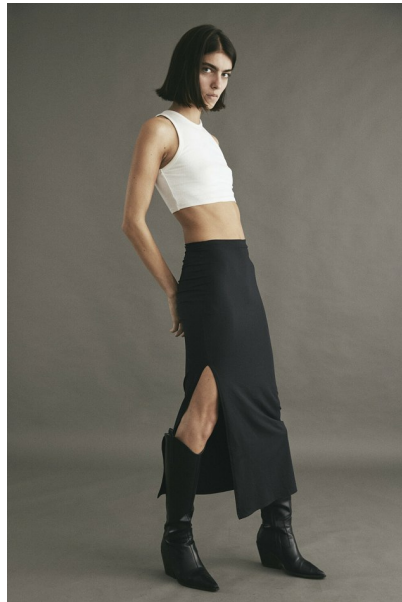

AMAÑ«LLE GÃ©RY

Height 5'11" / 180cm

Bust 32" / 81cm Waist 24" / 61cm Hips 35.5" / 90cm Dress 2 - 4 US / 32 - 34 EU / 4 - 6

UK Shoes 9 US / 25.5 EU / 8 UK(kids)

Hair Brown Eyes Blue

anm
MANAGEMENT

1159 Dundas St. E, #148 Toronto, ON M4M 3N9

Email: info@anm-mgmt.com Tel: 1.416.792.0357

www.anm-mgmt.com