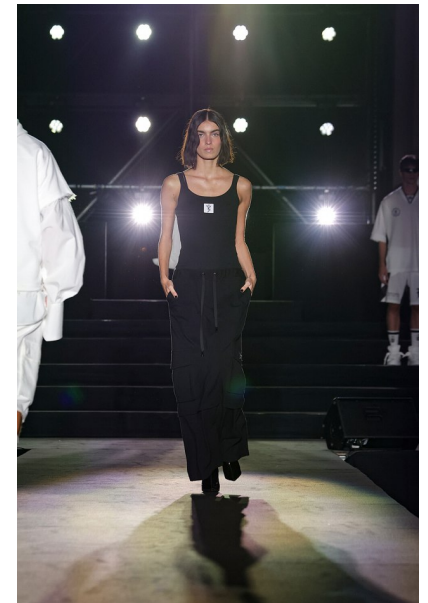

AMAÑ«LLE GÃ©RY

Height 5'11" / 180cm

Bust 32" / 81cm Waist 24" / 61cm Hips 35.5" / 90cm Dress 2 - 4 US / 32 - 34 EU / 4 - 6

UK Shoes 9 US / 25.5 EU / 8 UK(kids)

Hair Brown Eyes Blue

anm
MANAGEMENT

1159 Dundas St. E, #148 Toronto, ON M4M 3N9

Email: info@anm-mgmt.com Tel: 1.416.792.0357

www.anm-mgmt.com