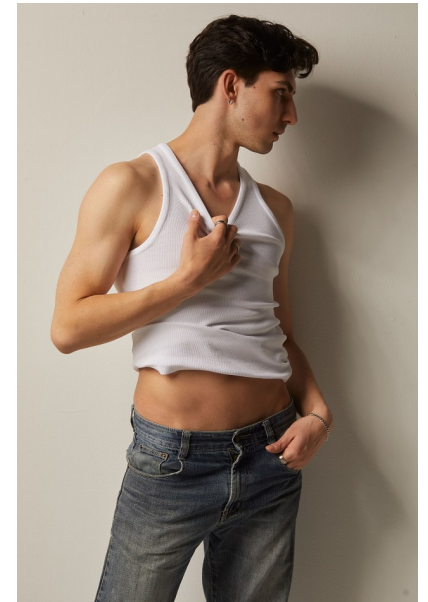

SAM BOLIANATZ

Height 6'1.5" / 186cm

Chest 39" / 99cm Waist 29" / 74cm Inseam 34" / 86cm Suit 41" / 104cm / 51 Shoes 11 US / 45.5

EU / 10.5 UK

Hair *Dark Brown* Eyes *Dark Brown*

anm
MANAGEMENT

1159 Dundas St. E, #148 Toronto, ON M4M 3N9

Email: info@anm-mgmt.com Tel: 1.416.792.0357

www.anm-mgmt.com