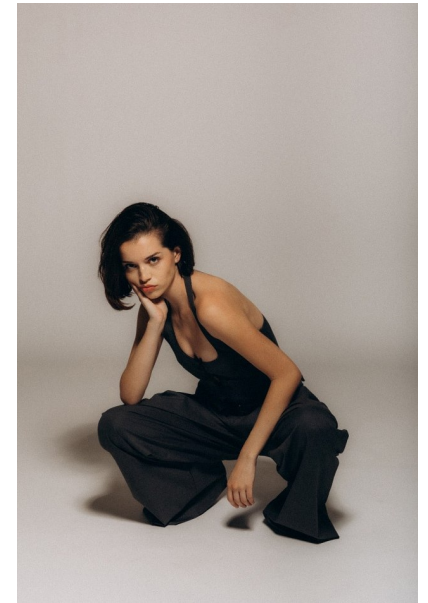

ANNIE ESCANDON

Height 5'7" / 170cm

Bust 32" / 81cm Waist 24" / 61cm Hips 34" / 86cm Dress 2 US / 32 EU / 4 UK Shoes 8 US / 39 EU / 6 UK

Hair Brown Eyes Brown

anm
MANAGEMENT

1159 Dundas St. E, #148 Toronto, ON M4M 3N9
Email: info@anm-mgmt.com Tel: 1.416.792.0357
www.anm-mgmt.com