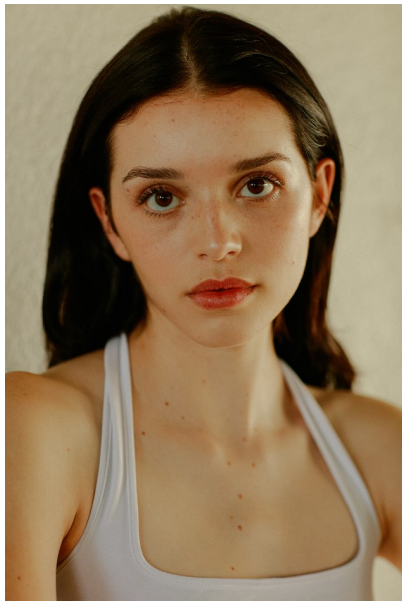

ANNIE ESCANDON

Height 5'7" / 170cm

Bust 32" / 81cm Waist 24" / 61cm Hips 34" / 86cm Dress 2 US / 32 EU / 4 UK Shoes 8 US / 39 EU / 6 UK

Hair Brown Eyes Brown

anm
MANAGEMENT

1159 Dundas St. E, #148 Toronto, ON M4M 3N9
Email: info@anm-mgmt.com Tel: 1.416.792.0357
www.anm-mgmt.com