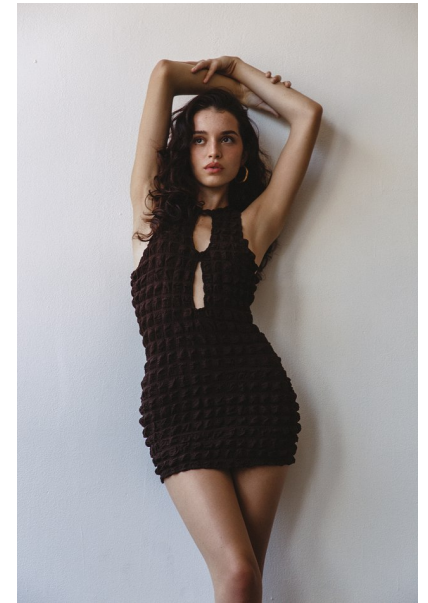

ANNIE ESCANDON

Height 5'7" / 170cm

Bust 32" / 81cm Waist 24" / 61cm Hips 34" / 86cm Dress 2 US / 32 EU / 4 UK Shoes 8 US / 39 EU / 6 UK

Hair Brown Eyes Brown

anm
MANAGEMENT

1159 Dundas St. E, #148 Toronto, ON M4M 3N9
Email: info@anm-mgmt.com Tel: 1.416.792.0357
www.anm-mgmt.com