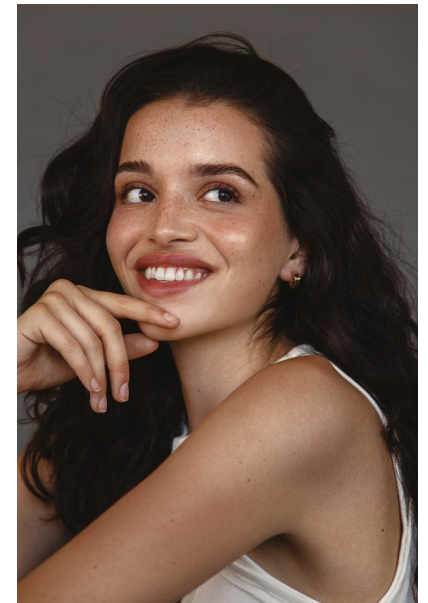

ANNIE ESCANDON

Height 5'7" / 170cm

Bust 32" / 81cm Waist 24" / 61cm Hips 34" / 86cm Dress 2 US / 32 EU / 4 UK Shoes 8 US / 39 EU / 6 UK

Hair Brown Eyes Brown

anm
MANAGEMENT

1159 Dundas St. E, #148 Toronto, ON M4M 3N9
Email: info@anm-mgmt.com Tel: 1.416.792.0357
www.anm-mgmt.com