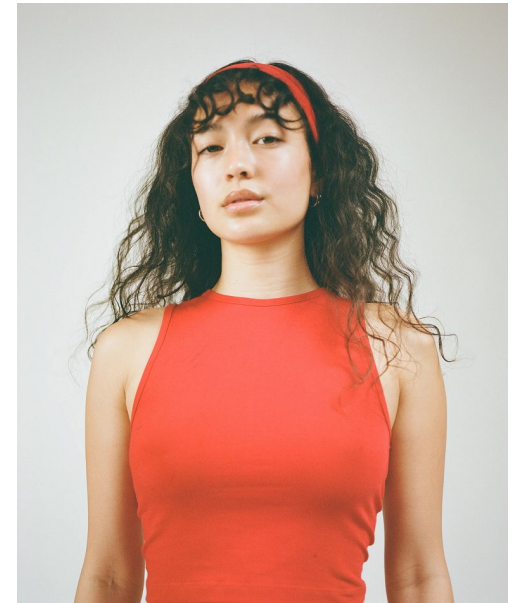

# ZOÃ« BUTCHER

Height 5'7" / 170cm

Bust 32" / 81cm Waist 25" / 63cm Hips 35" / 89cm Dress 2 - 4 US / 32 - 34 EU / 4 - 6

UK Shoes 6.5 US / 37.5 EU / 4.5 UK

Hair Brown Eyes Brown

# ZOÃ« BUTCHER

Height 5'7" / 170cm

Bust 32" / 81cm Waist 25" / 63cm Hips 35" / 89cm Dress 2 - 4 US / 32 - 34 EU / 4 - 6

UK Shoes 6.5 US / 37.5 EU / 4.5 UK

Hair Brown Eyes Brown

**anm**  
MANAGEMENT

1159 Dundas St. E, #148 Toronto, ON M4M 3N9

## ZOË « BUTCHER

Height 5'7" / 170cm

Bust 32" / 81cm Waist 25" / 63cm Hips 35" / 89cm Dress 2 - 4 US / 32 - 34 EU / 4 - 6 UK Shoes 6.5 US / 37.5  
EU / 4.5 UK

Hair *Brown* Eyes *Brown*

**anm**  
MANAGEMENT