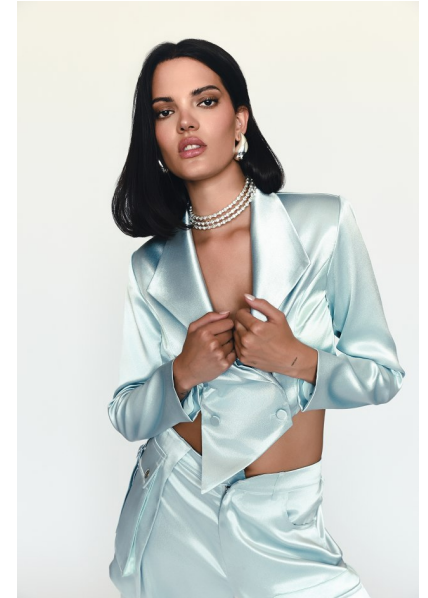

MEGHAN WIGGINS

Height 5'10" / 178cm

Bust 34" / 86cm Cup C Waist 26" / 66cm Hips 36" / 92cm Dress 4 US / 34 EU / 6 UK Shoes 9

US / 40 EU / 6.5 UK

Hair Brown Eyes Brown

anm
MANAGEMENT

1159 Dundas St. E, #148 Toronto, ON M4M 3N9

Email: info@anm-mgmt.com Tel: 1.416.792.0357

www.anm-mgmt.com