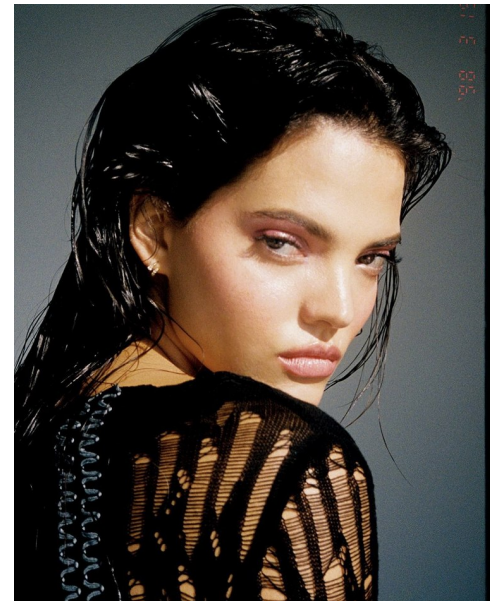

MEGHAN WIGGINS

Height 5'10" / 178cm

Bust 34" / 86cm Cup C Waist 26" / 66cm Hips 36" / 92cm Dress 4 US / 34 EU / 6 UK Shoes 9

US / 40 EU / 6.5 UK

Hair Brown Eyes Brown

anm
MANAGEMENT

1159 Dundas St. E, #148 Toronto, ON M4M 3N9

Email: info@anm-mgmt.com Tel: 1.416.792.0357

www.anm-mgmt.com