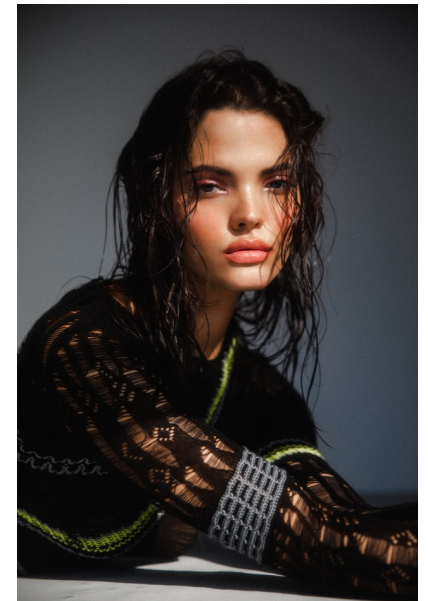

MEGHAN WIGGINS

Height 5'10" / 178cm

Bust 34" / 86cm Cup C Waist 26" / 66cm Hips 36" / 92cm Dress 4 US / 34 EU / 6 UK Shoes 9

US / 40 EU / 6.5 UK

Hair Brown Eyes Brown

anm
MANAGEMENT

1159 Dundas St. E, #148 Toronto, ON M4M 3N9

Email: info@anm-mgmt.com Tel: 1.416.792.0357

www.anm-mgmt.com