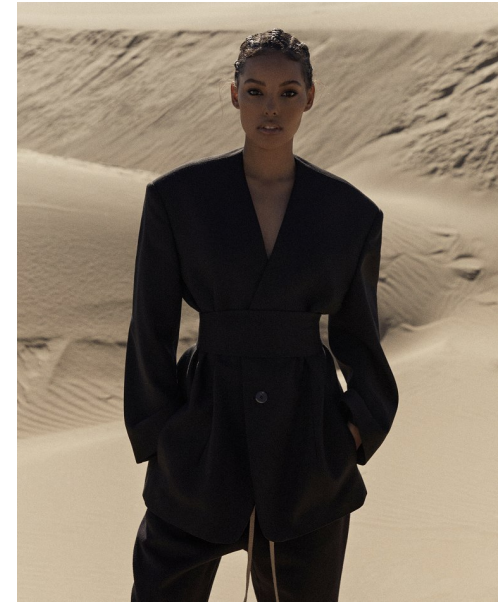

JASMINE DANIELS

Height 5'9" / 175cm

Bust 34" / 86cm Waist 23.5" / 60cm Hips 34" / 86cm Dress 2 - 4 US / 32 - 34 EU / 4 - 6

UK Shoes 7 US / 38 EU / 5 UK

Hair Black Eyes Brown

anm
MANAGEMENT

1159 Dundas St. E, #148 Toronto, ON M4M 3N9

Email: info@anm-mgmt.com Tel: 1.416.792.0357

www.anm-mgmt.com