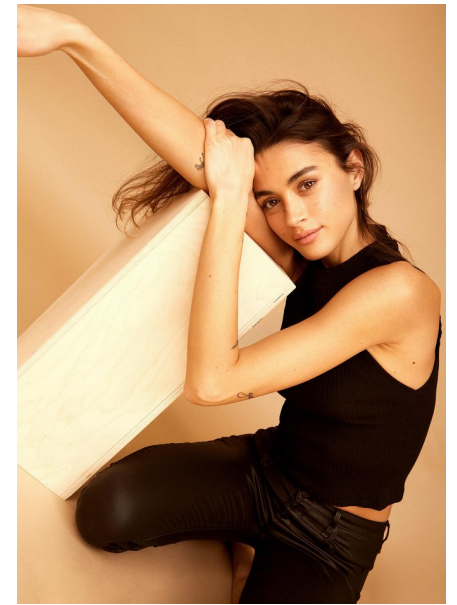

EVGENIA DIMITRIADOU

Height 5'8" / 173cm

Bust 32" / 81cm Cup B Waist 24" / 61cm Hips 35" / 89cm Dress 4 US / 34 EU / 6

UK Shoes 11 US / 42 EU / 7.5 UK

Hair Light Brown Eyes Hazel

anm
MANAGEMENT

1159 Dundas St. E, #148 Toronto, ON M4M 3N9

Email: info@anm-mgmt.com Tel: 1.416.792.0357

www.anm-mgmt.com