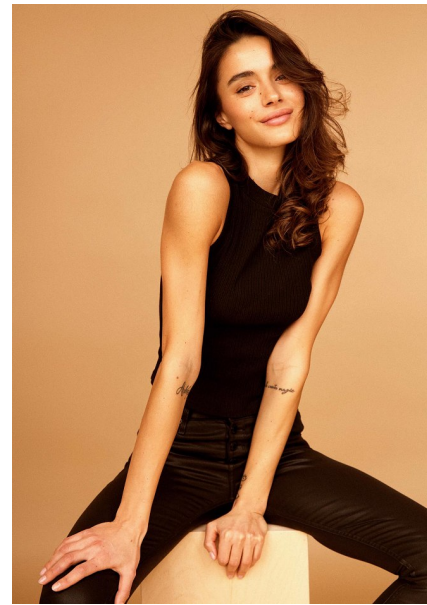

EVGENIA DIMITRIADOU

Height 5'8" / 173cm

Bust 32" / 81cm Cup B Waist 24" / 61cm Hips 35" / 89cm Dress 4 US / 34 EU / 6

UK Shoes 11 US / 42 EU / 7.5 UK

Hair Light Brown Eyes Hazel

anm
MANAGEMENT

1159 Dundas St. E, #148 Toronto, ON M4M 3N9

Email: info@anm-mgmt.com Tel: 1.416.792.0357

www.anm-mgmt.com