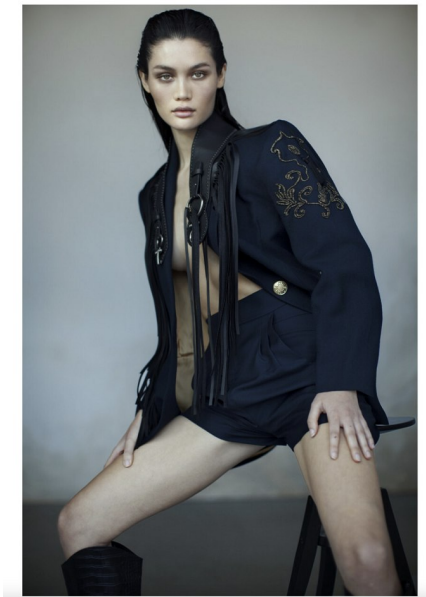

DUNYA NAVABI

Height 5'10" / 178cm

Bust 32" / 81cm Cup B Waist 24" / 61cm Hips 35.5" / 90cm Dress 2 US / 32 EU / 4

UK Shoes 8 US / 39 EU / 6 UK

Hair Dark Brown Eyes Brown

anm
MANAGEMENT

1159 Dundas St. E, #148 Toronto, ON M4M 3N9

Email: info@anm-mgmt.com Tel: 1.416.792.0357

www.anm-mgmt.com

DUNYA NAVABI

Height 5'10" / 178cm

Bust 32" / 81cm Cup B Waist 24" / 61cm Hips 35.5" / 90cm Dress 2 US / 32 EU / 4

UK Shoes 8 US / 39 EU / 6 UK

Hair Dark Brown Eyes Brown