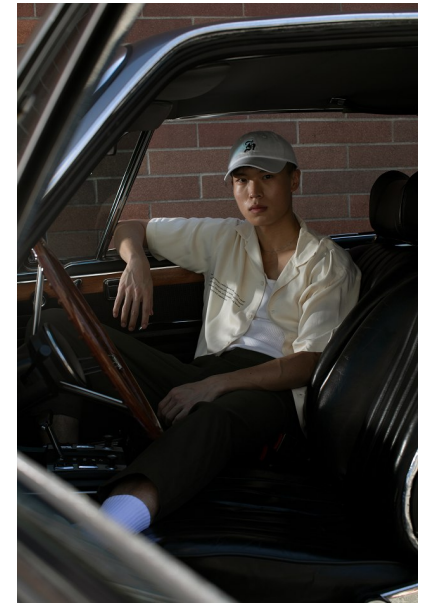

## LIAM WONG

Height 6'2" / 188cm

Chest 38" / 97cm Waist 29" / 74cm Inseam 32" / 81cm Suit 40" / 101cm / 50 Shoes 11 US / 45

EU / 10.5 UK

Hair Black Eyes Brown

**anm**  
MANAGEMENT

1159 Dundas St. E, #148 Toronto, ON M4M 3N9