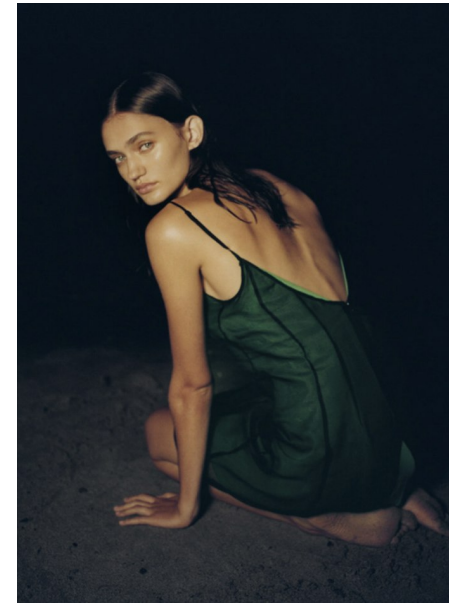

ALISSA SUGAWARA

Height 5'9.5" / 176cm

Bust 32" / 81cm Waist 25" / 64cm Hips 35" / 89cm Dress 0 - 2 US / 30 - 32 EU / 2 - 4

UK Shoes 8 US / 39 EU / 6 UK

Hair Brown Eyes Green

anm
MANAGEMENT

1159 Dundas St. E, #148 Toronto, ON M4M 3N9

Email: info@anm-mgmt.com Tel: 1.416.792.0357

www.anm-mgmt.com

ALISSA SUGAWARA

Height 5'9.5" / 176cm

Bust 32" / 81cm Waist 25" / 64cm Hips 35" / 89cm Dress 0 - 2 US / 30 - 32 EU / 2 - 4

UK Shoes 8 US / 39 EU / 6 UK