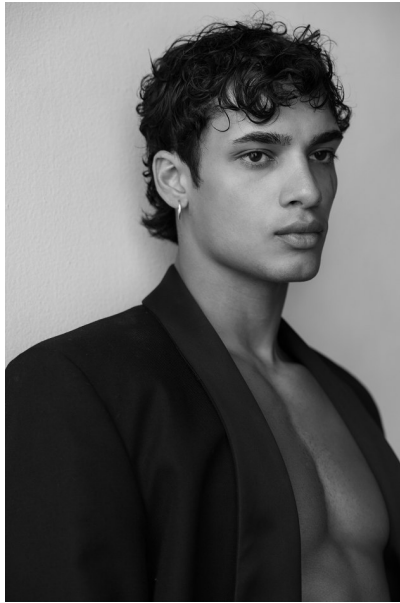

MASE SOMANLALL

Height 6'1.5" / 186cm

Chest 36" / 92cm Waist 27" / 69cm Inseam 32" / 81cm Suit 38" / 97cm / 48 Shoes 11 US / 45.5

EU / 10.5 UK

Hair Black Eyes Brown

anm
MANAGEMENT

1159 Dundas St. E, #148 Toronto, ON M4M 3N9
Email: info@anm-mgmt.com Tel: 1.416.792.0357
www.anm-mgmt.com