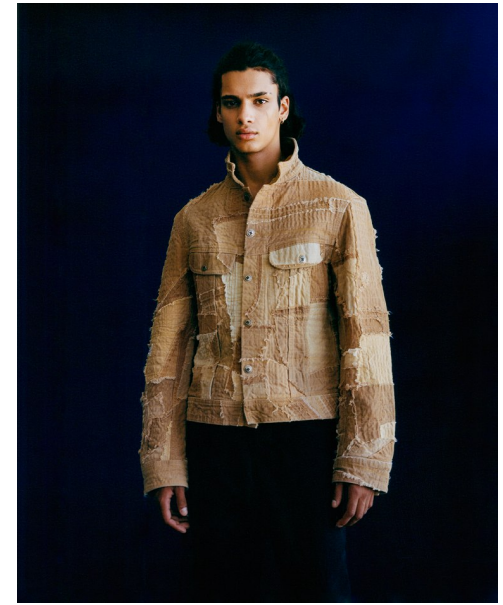

MASE SOMANLALL

Height 6'1.5" / 186cm

Chest 36" / 92cm Waist 27" / 69cm Inseam 32" / 81cm Suit 38" / 97cm / 48 Shoes 11 US / 45.5

EU / 10.5 UK

Hair Black Eyes Brown

anm
MANAGEMENT

1159 Dundas St. E, #148 Toronto, ON M4M 3N9

Email: info@anm-mgmt.com Tel: 1.416.792.0357

www.anm-mgmt.com

MASE SOMANLALL

Height 6'1.5" / 186cm

Chest 36" / 92cm Waist 27" / 69cm Inseam 32" / 81cm Suit 38" / 97cm / 48 Shoes 11 US / 45.5

EU / 10.5 UK

Hair Black Eyes Brown