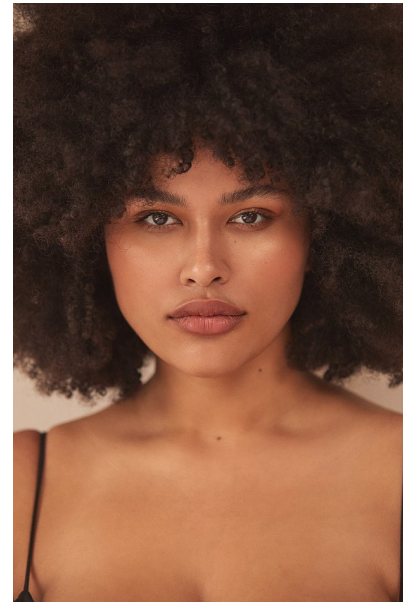

## CAMILLE MBAYE

Height 5'11" / 180cm

Bust 42" / 107cm Cup D Waist 32" / 81cm Hips 48" / 122cm Dress 16 US / 46 EU / 18

UK Shoes 11 US / 42 EU / 7.5 UK

Hair Brown Eyes Brown

**anm**  
MANAGEMENT

1159 Dundas St. E, #148 Toronto, ON M4M 3N9

# CAMILLE MBAYE

Height 5'11" / 180cm

Bust 42" / 107cm Cup D Waist 32" / 81cm Hips 48" / 122cm Dress 16 US / 46 EU / 18

UK Shoes 11 US / 42 EU / 7.5 UK

Hair Brown Eyes Brown

**anm**  
MANAGEMENT

1159 Dundas St. E, #148 Toronto, ON M4M 3N9