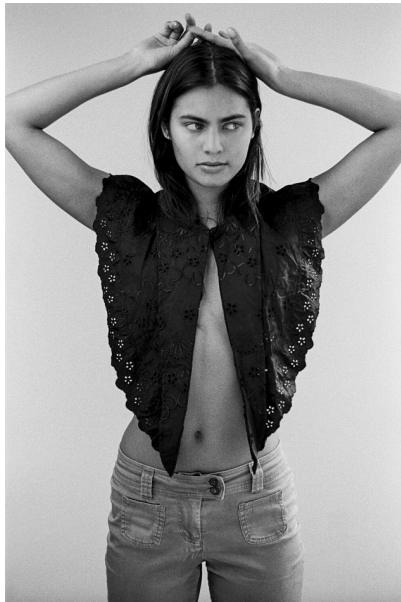

HALEY SNYDER

Height 5'9" / 175cm

Bust 32" / 81cm Cup B Waist 24" / 61cm Hips 34.5" / 87cm Dress 2 US / 32 EU / 4

UK Shoes 8 US / 39 EU / 6 UK

Hair Dark Brown Eyes Green

anm
MANAGEMENT

1159 Dundas St. E, #148 Toronto, ON M4M 3N9

Email: info@anm-mgmt.com Tel: 1.416.792.0357

www.anm-mgmt.com

HALEY SNYDER

Height 5'9" / 175cm

Bust 32" / 81cm Cup B Waist 24" / 61cm Hips 34.5" / 87cm Dress 2 US / 32 EU / 4 UK Shoes 8 US / 39 EU / 6 UK
Hair Dark Brown Eyes Green