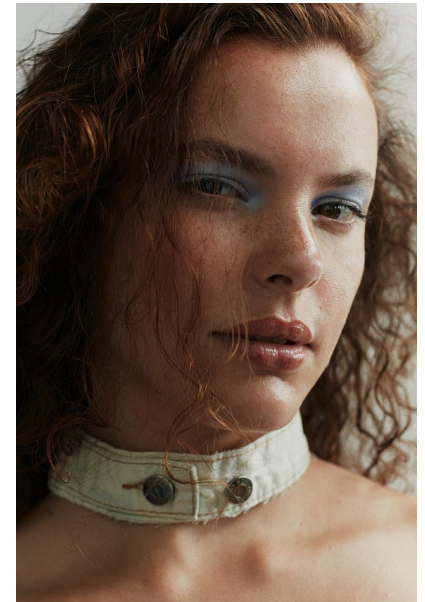

## **BROOKE AVERY**

Height 5'10" / 178cm

Bust 39" / 99cm Cup D Waist 32" / 81cm Hips 42" / 107cm Dress 12 US / 42 EU / 14

UK Shoes 10 US / 41 EU / 7 UK

Hair Auburn Eyes Brown

**anm**  
MANAGEMENT

1159 Dundas St. E, #148 Toronto, ON M4M 3N9  
Email: [info@anm-mgmt.com](mailto:info@anm-mgmt.com) Tel: 1.416.792.0357  
[www.anm-mgmt.com](http://www.anm-mgmt.com)

## **BROOKE AVERY**

Height 5'10" / 178cm

Bust 39" / 99cm Cup D Waist 32" / 81cm Hips 42" / 107cm Dress 12 US / 42 EU / 14

UK Shoes 10 US / 41 EU / 7 UK

Hair Auburn Eyes Brown

**anm**  
MANAGEMENT

1159 Dundas St. E, #148 Toronto, ON M4M 3N9